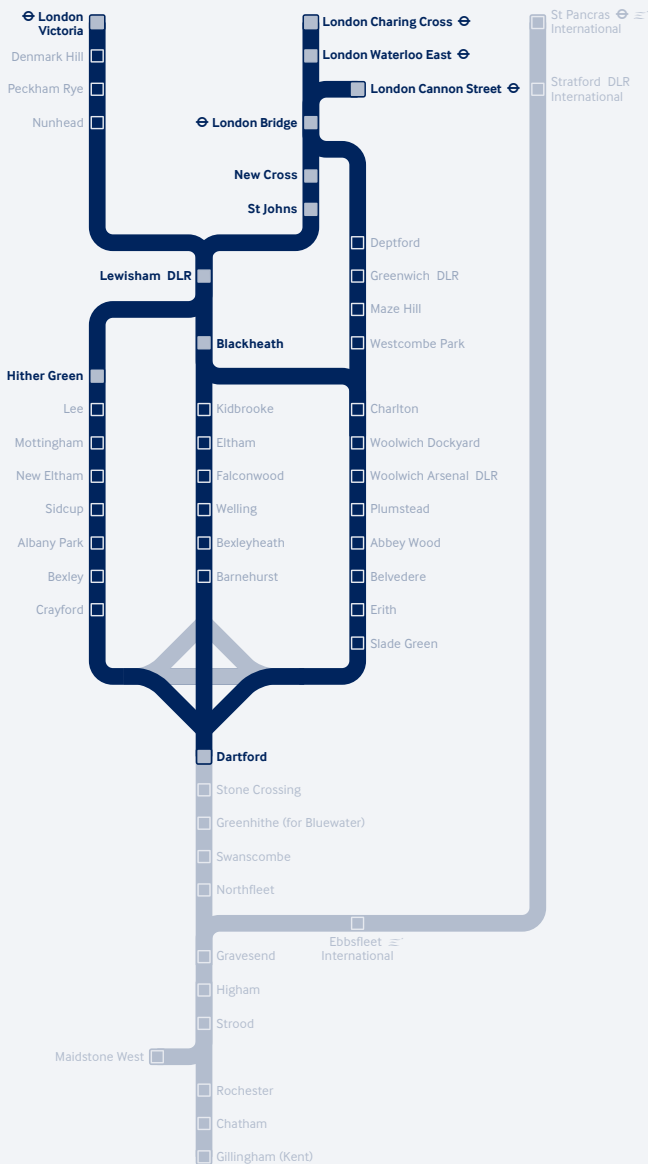

SUMMARY

London, New Cross, St Johns, Lewisham, Hither Green, Blackheath and Dartford

Key

- Station served by this table
- Station **not** served by this table
- Station and line **not** served by this table

London Charing Cross	4	⊕	dep	0450	0456	0502	0520	—	0526	0532	0536	0539	0547	—	0552	0556	0602	0606	—	0609	0617	—	0626	0632	0636	0639	—	0647	0652	
London Waterloo (East)	4	⊕	dep	0453	0459	0505	0523	—	0529	0535	0539	0542	0550	—	0555	0559	0605	0609	—	0612	0620	—	0629	0635	0639	0642	—	0650	0655	
London Cannon Street	4	⊕	dep	—	—	—	—	—	—	—	—	—	—	0552	—	—	—	—	0612	—	—	0627	—	—	—	—	0650	—	—	
London Bridge	4	⊕	dep	0458	0504	0510	0528	—	0534	0542	0544	0547	0555	0555a	0601	0604	0610	0614	0615a	0617	0626	0631	0634	0640	0644	0647	0654	0655	0700	
London Victoria	10	⊕	dep	—	—	—	—	—	—	—	—	—	—	—	—	—	—	—	—	—	—	—	—	—	—	—	—	—	—	
New Cross	4		dep	—	0509	0515	—	0531	0539	0548	—	0552	0601	—	—	0609	0615	—	—	—	0632	—	0640	0646	—	—	0659	0702	—	
St Johns			dep	—	—	—	0533	—	—	—	—	—	0603	—	—	—	—	—	—	—	0634	—	—	—	—	—	0701	0704	—	
Lewisham	4	DLR	dep	—	0513	0519	—	0536	0543	0552	0552	0556	0606	—	—	0613	0619	0623	—	—	0626	0638	—	0644	0650	0653	0656	0704	0708	—
Hither Green	4		dep	—	0518	—	—	0548	—	0556	—	—	—	—	—	0618	—	0627	—	—	—	—	0648	—	0658	—	0708	—	—	—
Blackheath			dep	—	—	0522	—	—	0554	—	—	0559	—	—	—	—	0622	—	—	—	0629	—	—	0653	—	0659	—	—	—	
Dartford			arr	0538	0541	0547	0608	—	0611	0617	—	0624	—	—	0644	0641	0645	—	—	—	0654	—	0712	0711	0718	—	0723	—	—	0746

London Charing Cross	4	⊕	dep	—	0656	0702	—	0706	—	0712	—	—	0726	—	—	0736	—	0739	—	—	—	—	—	—	0759	0803	0805	—	0811
London Waterloo (East)	4	⊕	dep	—	0659	0705	—	0709	—	0715	—	—	0729	—	—	0739	—	0742	—	—	—	—	—	—	0802	0806	0808	—	0814
London Cannon Street	4	⊕	dep	0700	—	—	0710	—	—	0713	—	0720	0724	—	—	0730	0736	—	0741	—	0751	—	0754	0756	0800	—	—	0810	—
London Bridge	4	⊕	dep	0704	0705	0710	0714	—	0714	0717	0721	0724	0728	0734	0734	0740	0744	0745	0747	0755	—	0758	0801	0804	0807	0811	0813	0814	0819
London Victoria	10	⊕	dep	—	—	—	0709	—	—	—	—	—	—	—	—	—	—	—	—	—	0743	—	—	—	—	—	—	—	—
New Cross	4		dep	0709	—	—	0720	—	—	—	—	—	0733	—	0739	—	—	0750	—	0800	—	0804	—	0809	—	—	—	0820	—
St Johns			dep	0711	—	—	0722	—	—	—	—	—	0735	—	0741	—	—	—	—	—	0806	—	0811	—	—	—	0822	—	—
Lewisham	4	DLR	dep	0716	—	0718	0727	0727	—	—	0730	—	0738	—	0744	0749	—	0754	0756	0805	0808	0811	—	0817	—	0819	—	0825	0828
Hither Green	4		dep	—	0718	—	0731	—	0723	—	—	0735	—	0745	—	0753	0759	—	—	0810	—	—	—	—	—	—	0823	0829	—
Blackheath			dep	—	—	0721	—	0729	—	—	0732	—	0741	—	—	0752	—	0759	—	0810	0813	—	—	—	—	0822	—	0831	—
Dartford			arr	—	0742	—	—	0748	—	0757	0759	—	—	0811	—	0815	—	—	0825	—	0827	—	0842	—	0838	0845	—	—	0854

London Charing Cross	4	⊕	dep	—	—	0820	—	0823	—	0831	—	0837	0841	—	—	—	—	0855	—	0902	0906	—	0911	—	—	—	—	0926	—	
London Waterloo (East)	4	⊕	dep	—	—	0823	—	0826	—	0834	—	0840	0844	—	—	—	—	0858	—	0905	0909	—	0914	—	—	—	—	0929	—	
London Cannon Street	4	⊕	dep	—	0819	—	0825	—	0830	—	0839	—	—	—	0851	0854	0856	—	0900	—	—	0909	—	—	0920	0924	0927	—	0930	
London Bridge	4	⊕	dep	—	0823	0829	0829	0831	0834	0839	0843	0845	0849	—	0855	0858	0901	0903	0904	0910	0914	0914	0919	—	—	0925	0928	0931	0934	0934
London Victoria	10	⊕	dep	0809	—	—	—	—	—	—	—	—	—	0839	—	—	—	—	—	—	—	—	—	0909	—	—	—	—	—	
New Cross	4		dep	—	0829	—	—	0838	0841	—	0849	—	—	—	0900	0905	—	—	0909	—	—	0919	—	—	0929	0933	—	—	0939	
St Johns			dep	—	0831	—	—	0840	0843	—	0851	—	—	—	0902	0907	—	—	0911	—	—	0921	—	—	0931	0935	—	—	0941	
Lewisham	4	DLR	dep	0832	0834	—	—	0843	0846	0849	0854	—	0856	0902	0906	0910	—	—	0914	0919	—	0924	0929	0932	0934	0938	—	—	0944	
Hither Green	4		dep	—	0838	0844	—	—	—	0859	0855	—	—	—	0910	—	—	—	0915	—	—	0923	0929	—	—	0938	—	—	0944	
Blackheath			dep	0834	—	—	—	0846	—	0852	—	0859	0904	—	0914	—	—	—	—	0922	—	—	0931	0934	—	0941	—	—	—	
Dartford			arr	0858	—	0908	0912	—	—	0915	—	—	0924	0928	—	—	0942	0938	—	—	0945	—	—	0954	0958	—	—	1012	1008	—