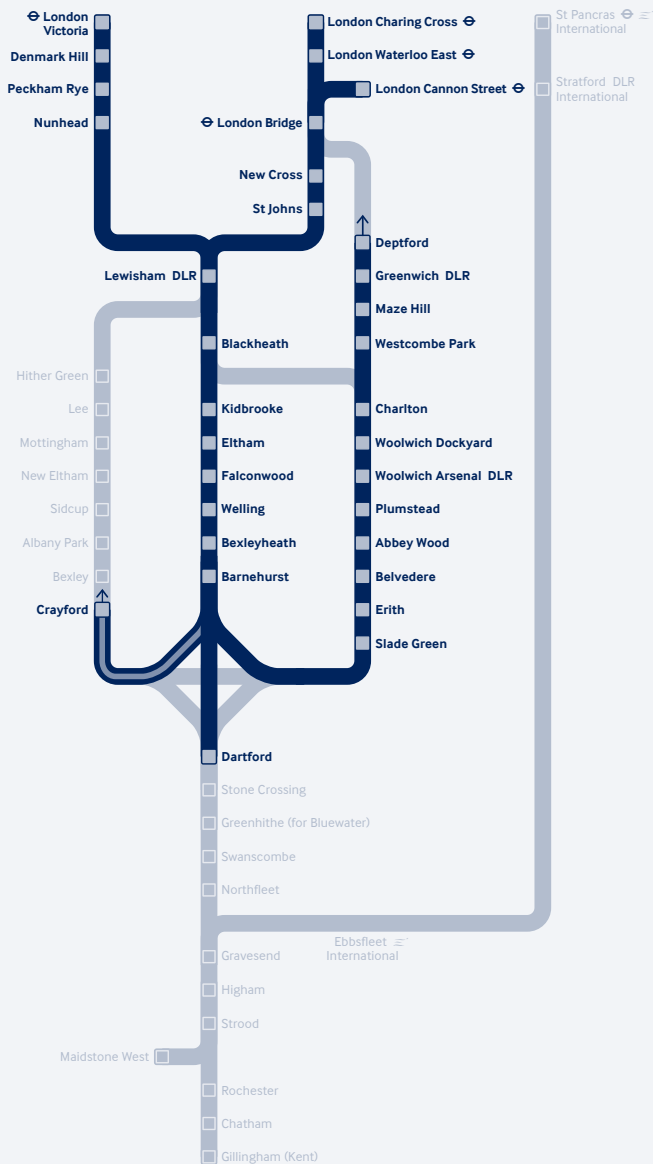

London to Dartford, Crayford, Woolwich and Deptford via Bexleyheath

Key

- Station served by this table
- Station and line **not** served by this table
- Limited service