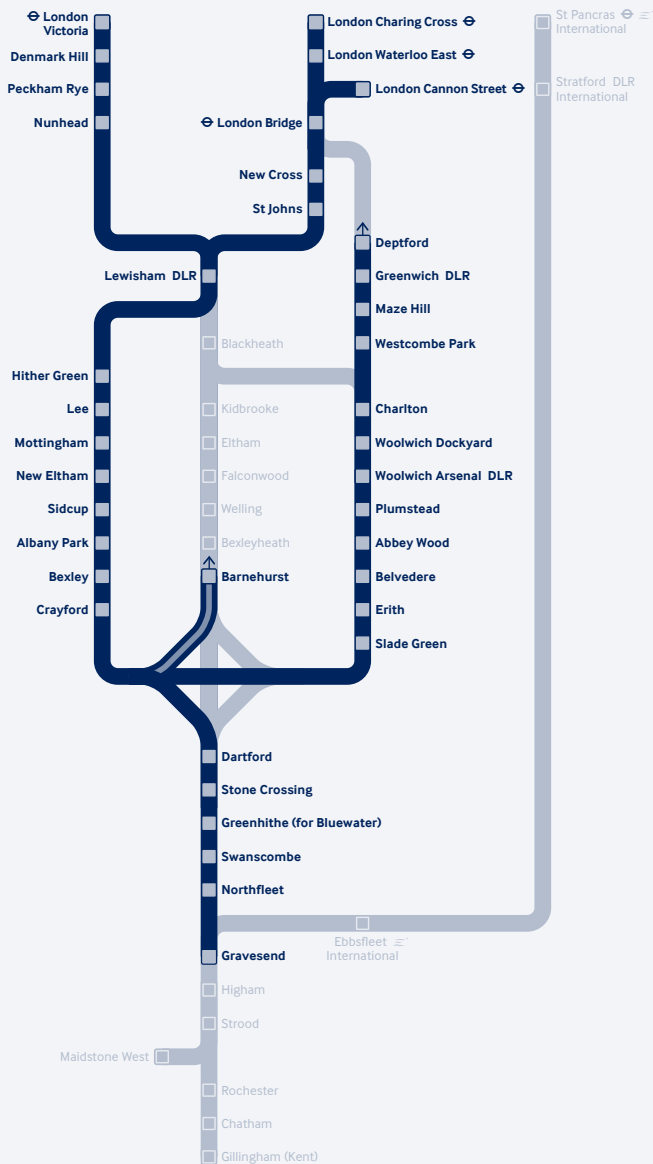

For guide to notes & symbols see page 2

E From London Cannon Street

Saturdays

Deptford, Woolwich, Crayford and Dartford to
London via Bexleyheath

D London to Dartford, Gravesend, Barnehurst, Woolwich and Deptford via Sidcup