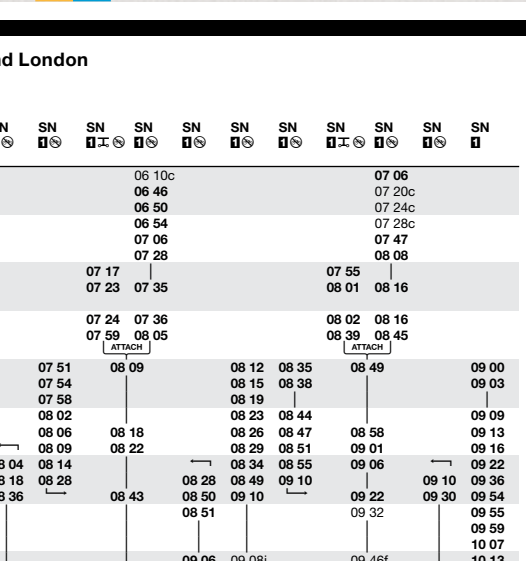

PLEASE RECYCLE Use your smartphone to scan this code

DOWNLOAD THIS TIMETABLE TO YOUR MOBILE

BOOK ONLINE Book tickets nationwide at southernrailway.com

TRAIN TIME INFORMATION 08457 48 49 50 nationalrail.co.uk

SOUTHERN CUSTOMER SERVICES 08451 27 29 20 southernrailway.com

This timetable shows train services between London and East Croydon to Crawley and Horsham via Three Bridges

WINTER TRAIN TIMES 11 DECEMBER 2011 TO 18 MAY 2012