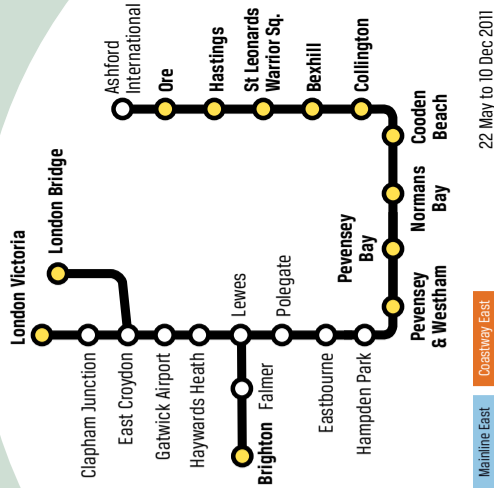

Hastings and Bexhill to London and Brighton

Mainline East Coastway East 22 May to 10 Dec 2011

Mondays to Fridays Ore and Hastings to Eastbourne

Table with columns for Operator, Facilities, Notes, and departure times for various stations including Ashford International, Ore, Hastings, Bexhill, Collington, Cooden Beach, Normans Bay, Pevensey Bay, Pevensey & Westham, Hampden Park, Eastbourne, Polegate, Lewes, Falmer, Brighton, Haywards Heath, Gatwick Airport, East Croydon, London Bridge, East Croydon, Clapham Junction, and London Victoria.

Saturdays Ore and Hastings to Eastbourne

Table with columns for Operator, Facilities, Notes, and departure times for various stations including Ashford International, Ore, Hastings, Bexhill, Collington, Cooden Beach, Normans Bay, Pevensey Bay, Pevensey & Westham, Hampden Park, Eastbourne, Polegate, Lewes, Falmer, Brighton, Haywards Heath, Gatwick Airport, East Croydon, London Bridge, East Croydon, Clapham Junction, and London Victoria.

Sundays Ore and Hastings to Eastbourne

Table with columns for Operator, Facilities, Notes, and departure times for various stations including Ashford International, Ore, Hastings, Bexhill, Collington, Cooden Beach, Normans Bay, Pevensey Bay, Pevensey & Westham, Hampden Park, Eastbourne, Polegate, Lewes, Falmer, Brighton, Haywards Heath, Gatwick Airport, East Croydon, London Bridge, East Croydon, Clapham Junction, and London Victoria.

Sundays Ore and Hastings to Eastbourne

Table with columns for Operator, Facilities, Notes, and departure times for various stations including Ashford International, Ore, Hastings, Bexhill, Collington, Cooden Beach, Normans Bay, Pevensey Bay, Pevensey & Westham, Hampden Park, Eastbourne, Polegate, Lewes, Falmer, Brighton, Haywards Heath, Gatwick Airport, East Croydon, London Bridge, East Croydon, Clapham Junction, and London Victoria.

Sundays Ore and Hastings to Eastbourne

Table with columns for Operator, Facilities, Notes, and departure times for various stations including Ashford International, Ore, Hastings, Bexhill, Collington, Cooden Beach, Normans Bay, Pevensey Bay, Pevensey & Westham, Hampden Park, Eastbourne, Polegate, Lewes, Falmer, Brighton, Haywards Heath, Gatwick Airport, East Croydon, London Bridge, East Croydon, Clapham Junction, and London Victoria.

REUSE this timetable REDUCE paper and download to your mobile RECYCLE when you're done RESPONSIBLE paper sourced from well managed forests and controlled sources