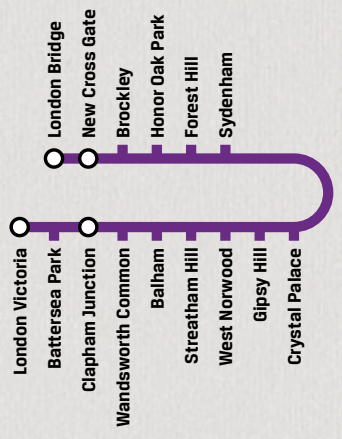

Use your smartphone to scan this code

DOWNLOAD THIS TIMETABLE TO YOUR MOBILE

Use your smartphone to scan this code

MY TIMES

Create and print your own timetable online at southernrailway.com

BOOK ONLINE

Book tickets nationwide at southernrailway.com

FOLLOW US ON TWITTER

@SouthernRailUK

TRAIN TIME INFORMATION:
08457 48 49 50 | nationalrail.co.uk

This timetable shows services from London Victoria to Clapham Junction, Balham, Streatham Hill, Crystal Palace and London Bridge (through trains only)

28

28

SUMMER TRAIN TIMES
19 MAY TO 8 DECEMBER 2012

LONDON VICTORIA TO LONDON BRIDGE VIA CRYSTAL PALACE

METRO

Mondays to Fridays

London Bridge, Forest Hill and Sydenham to Crystal Palace, Clapham Junction and London Victoria

Operator	Facilities	SN	SN	SN	SN	SN	SN	SN	SN	SN	SN	SN	SN	SN	SN	SN	SN	SN	SN	SN	SN	SN	SN	SN	SN	SN	SN			
London Bridge	Z1	d	06 19	06 51	07 21	07 53	08 21	08 51	09 22	09 52	10 22	10 52	11 22	11 52	12 22	12 52	13 22	13 52	14 22	14 52	15 22	15 52	16 22	16 52	17 19	17 53	18 21	18 51	19 22	19 54
New Cross Gate	Z2	d	06 25	06 56	07 26	07 58	08 26	08 57	09 28	09 57	10 27	10 57	11 27	11 57	12 27	12 57	13 27	13 57	14 27	14 57	15 27	15 57	16 27	16 57	17 26	17 58	18 26	18 56	19 27	19 59
Brockley	Z2	d	06 27	06 59	07 29	08 01	08 29	09 00	09 30	10 00	10 30	11 00	11 30	12 00	12 30	13 00	13 30	14 00	14 30	15 00	15 30	16 00	16 30	17 00	17 29	18 01	18 29	18 59	19 30	20 02
Honor Oak Park	Z3	d	06 30	07 02	07 32	08 04	08 32	09 03	09 33	10 03	10 33	11 03	11 33	12 03	12 33	13 03	13 33	14 03	14 33	15 03	15 33	16 03	16 33	17 03	17 32	18 04	18 32	19 02	19 33	20 05
Forest Hill	Z3	d	06 33	07 04	07 34	08 06	08 34	09 05	09 36	10 05	10 35	11 05	11 35	12 05	12 35	13 05	13 35	14 05	14 35	15 05	15 35	16 05	16 35	17 05	17 34	18 06	18 34	19 04	19 35	20 07
Sydenham	Z3	d	06 35	07 07	07 37	08 09	08 37	09 08	09 38	10 08	10 38	11 08	11 38	12 08	12 38	13 08	13 38	14 08	14 38	15 08	15 38	16 08	16 38	17 08	17 37	18 09	18 37	19 07	19 38	20 10
Crystal Palace	Z3&4	a	06 39	07 10	07 40	08 12	08 40	09 11	09 42	10 11	10 41	11 11	11 41	12 11	12 41	13 11	13 41	14 11	14 41	15 11	15 41	16 11	16 41	17 11	17 40	18 12	18 42	19 12	19 41	20 13
Gipsy Hill	Z3	a	06 41	07 15	07 45	08 15	08 43	09 14	09 46	10 15	10 45	11 15	11 45	12 15	12 45	13 15	13 45	14 15	14 45	15 15	15 45	16 15	16 45	17 15	17 46	18 15	18 45	19 15	19 45	20 16
West Norwood	Z3	a	06 44	07 18	07 48	08 18	08 46	09 17	09 49	10 18	10 48	11 18	11 48	12 18	12 48	13 18	13 48	14 18	14 48	15 18	15 48	16 18	16 48	17 18	17 49	18 18	18 48	19 18	19 48	20 19
Streatham Hill	Z3	a	06 48	07 22	07 52	08 22	08 49	09 20	09 52	10 22	10 52	11 22	11 52	12 22	12 52	13 22	13 52	14 22	14 52	15 22	15 52	16 22	16 52	17 22	17 53	18 22	18 52	19 22	19 52	20 22
Balham	Z3	a	06 51	07 25	07 55	08 25	08 55	09 25	09 56	10 25	10 55	11 25	11 55	12 25	12 55	13 25	13 55	14 25	14 55	15 25	15 55	16 25	16 55	17 25	17 56	18 25	18 55	19 25	19 55	20 25
Wandsworth Common	Z3	a	06 53	07 27	07 57	08 27	08 57	09 27	09 58	10 27	10 57	11 27	11 57	12 27	12 57	13 27	13 57	14 27	14 57	15 27	15 57	16 27	16 57	17 27	17 58	18 27	18 57	19 27	19 57	20 27
Clapham Junction	Z2	a	06 55	07 31	08 01	08 31	09 01	09 31	10 01	10 31	11 01	11 31	12 01	12 31	13 01	13 31	14 01	14 31	15 01	15 31	16 01	16 31	17 01	17 31	18 02	18 31	19 01	19 31	20 01	20 31
Battersea Park	Z2	a	06 57	07 35	08 05	08 35	09 05	09 35	10 05	10 35	11 05	11 35	12 05	12 35	13 05	13 35	14 05	14 35	15 05	15 35	16 05	16 35	17 05	17 35	18 06	18 35	19 05	19 35	20 05	20 35
London Victoria	Z1	a	07 05	07 41	08 11	08 41	09 11	09 42	10 11	10 39	11 09	11 39	12 09	12 39	13 09	13 39	14 09	14 39	15 09	15 39	16 10	16 40	17 10	17 42	18 12	18 42	19 12	19 41	20 09	20 39