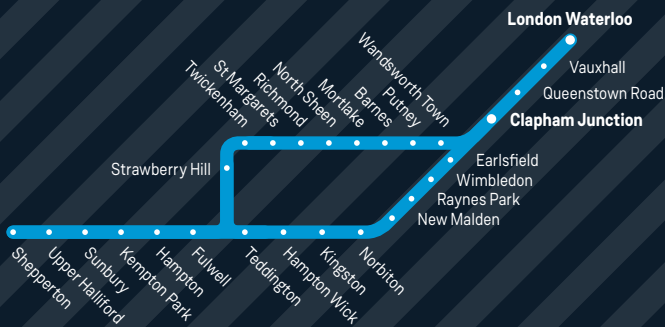

1

Kingston Loop and Shepperton to London Waterloo

TRAIN TIMES

29 August to 9 December
2017

Hello and welcome to the Autumn 2017 South Western Railway timetable.

We are delighted to be your new train operator and we're already working on improvements for you – visit the new look website at southwesternrailway.com and follow us on Twitter @SW_Railway & @SW_Help for the latest information.