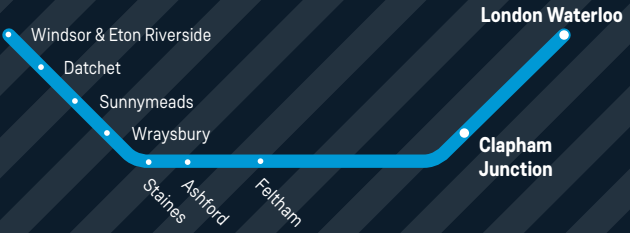

4

Windsor and Feltham to London Waterloo

TRAIN TIMES

29 August to 9 December
2017

Hello and welcome to the Autumn 2017 South Western Railway timetable.

We are delighted to be your new train operator and we're already working on improvements for you – visit the new look website at southwesternrailway.com and follow us on Twitter @SW_Railway & @SW_Help for the latest information.