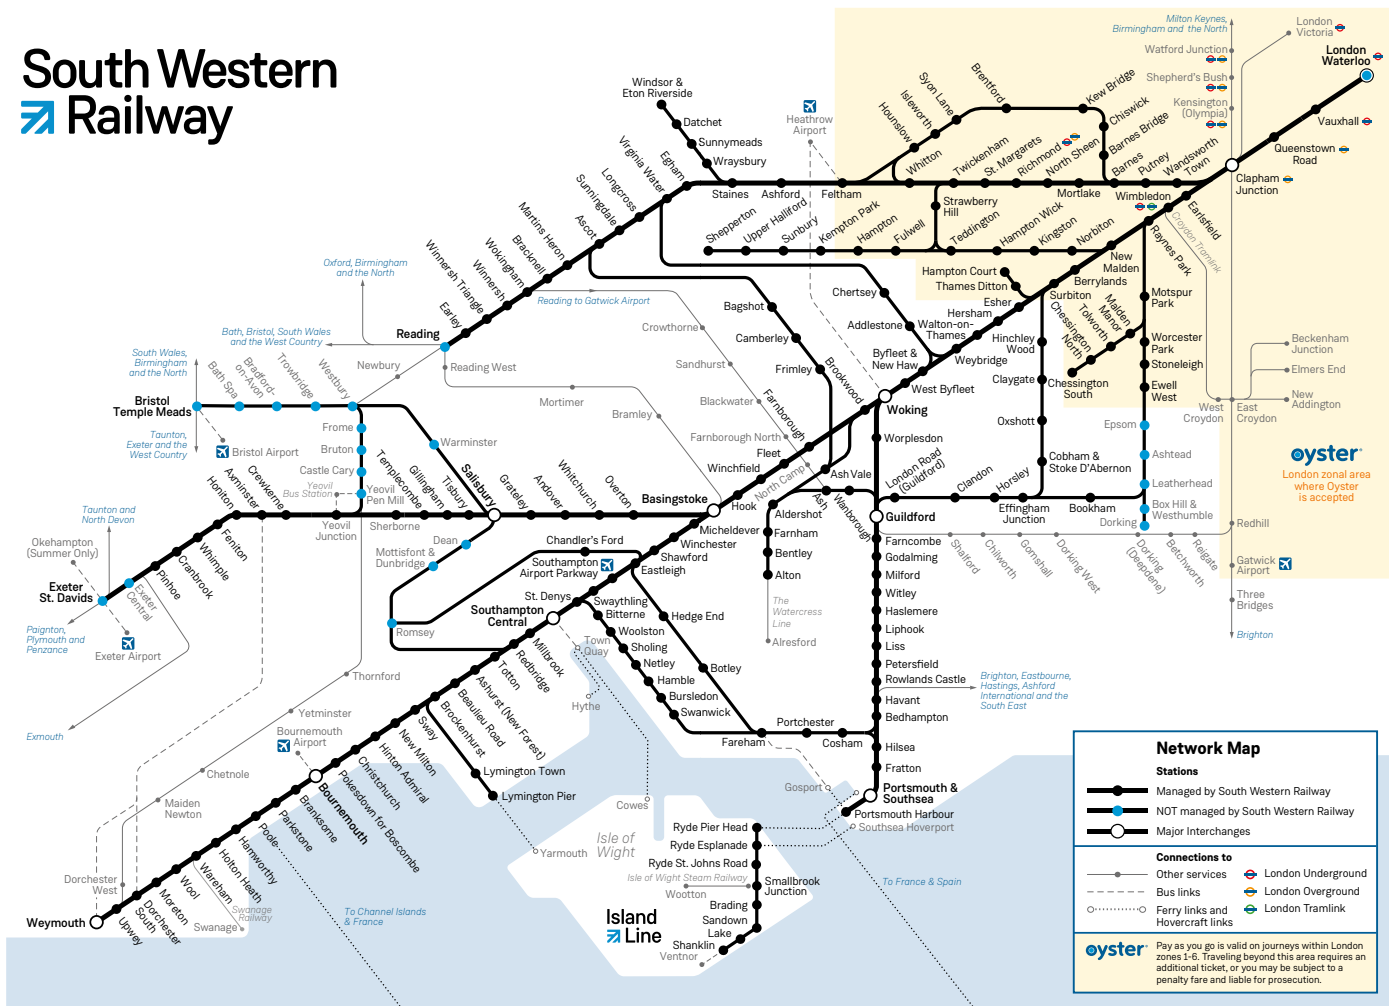

South Western Railway

Changing trains

Most journeys shown in this timetable are by through trains, shown in **bold type**. However, you may be able to make other journeys or reach your destination more quickly by changing trains. To help you find these services, we show them in the timetable with *light italic type*. A letter against the time will show where you need to change trains - please check the 'notes' section for an explanation of these letters.

Please allow plenty of time to make your connection. At most stations you will need to allow at least 5 minutes to change trains. Some stations have a different minimum time and this is shown in the 'station information' table in this timetable. For example Ⓢ means you should allow 10 minutes to change trains at this station.