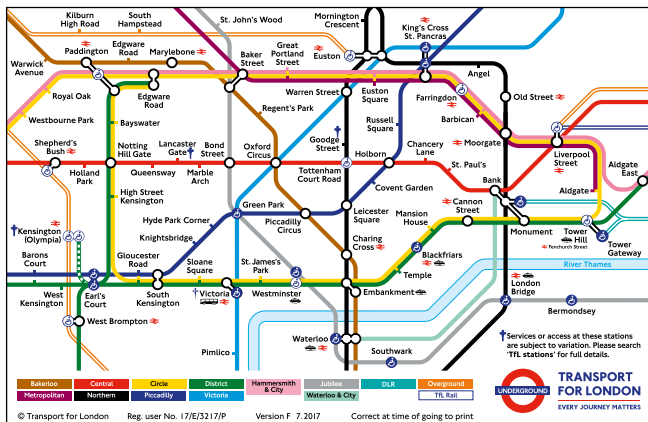

South Western Railway

Changing trains

Most journeys shown in this timetable are by through trains, shown in **bold type**. However, you may be able to make other journeys or reach your destination more quickly by changing trains. To help you find these services, we show them in the timetable with *light italic type*. A letter against the time will show where you need to change trains - please check the 'notes' section for an explanation of these letters.

Please allow plenty of time to make your connection. At most stations you will need to allow at least 5 minutes to change trains. Some stations have a different minimum time and this is shown in the 'station information' table in this timetable. For example Ⓢ means you should allow 10 minutes to change trains at this station.