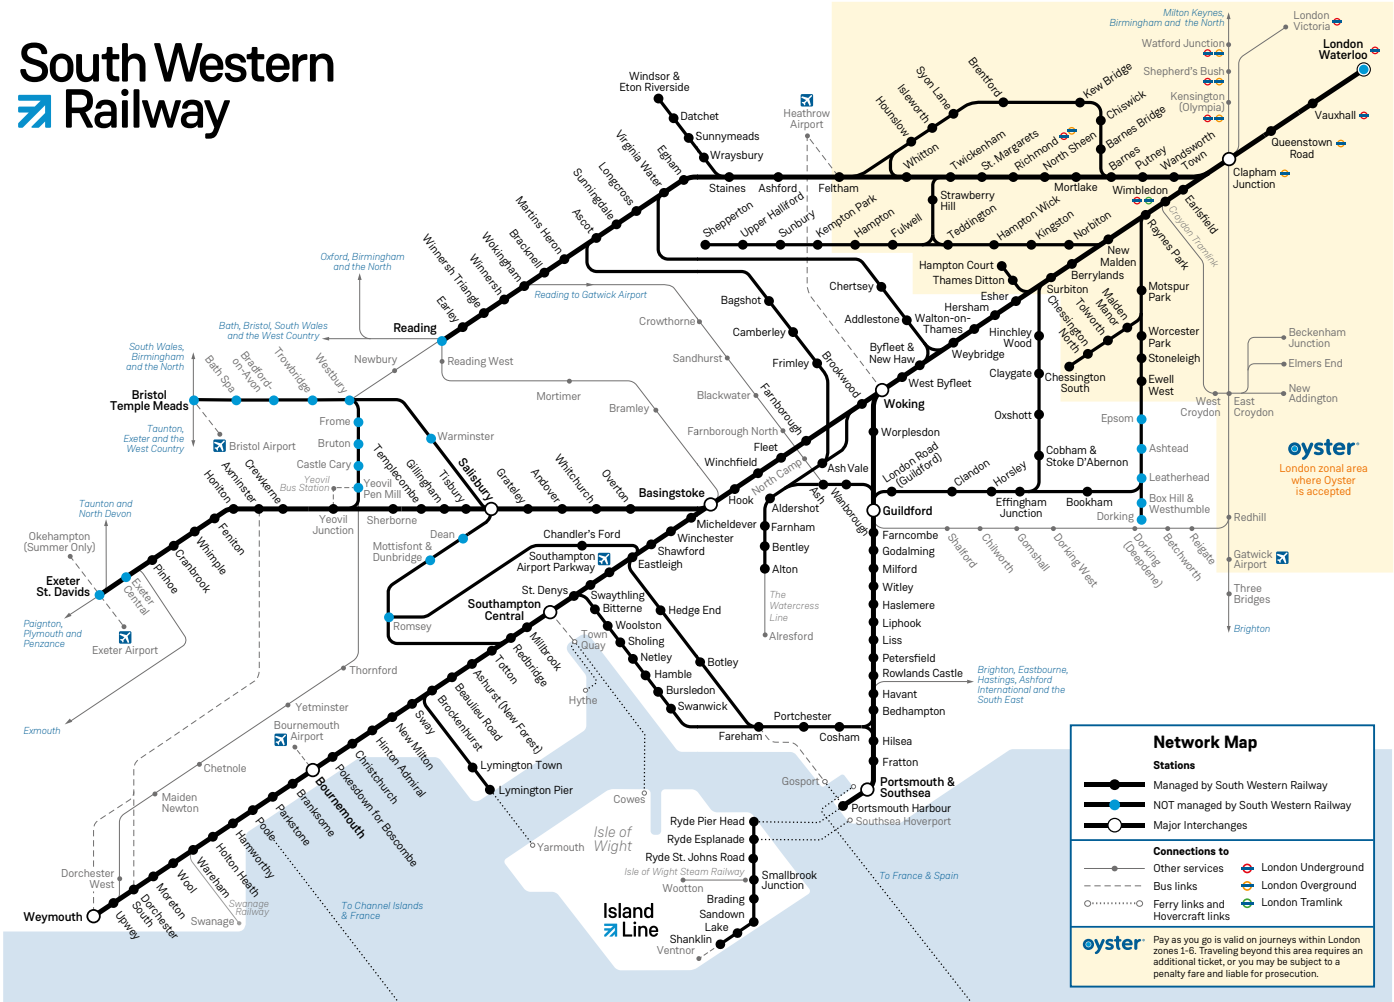

South Western Railway

Network Map

Stations

- Managed by South Western Railway
- NOT managed by South Western Railway
- Major interchanges

Connections to

- Other services
- Bus links
- Ferry links and Hovercraft links
- London Underground
- London Overground
- London Tramlink

oyster

Pay as you go is valid on journeys within London zones 1-6. Travelling beyond this area requires an additional ticket, or you may be subject to a penalty fare and liable for prosecution.