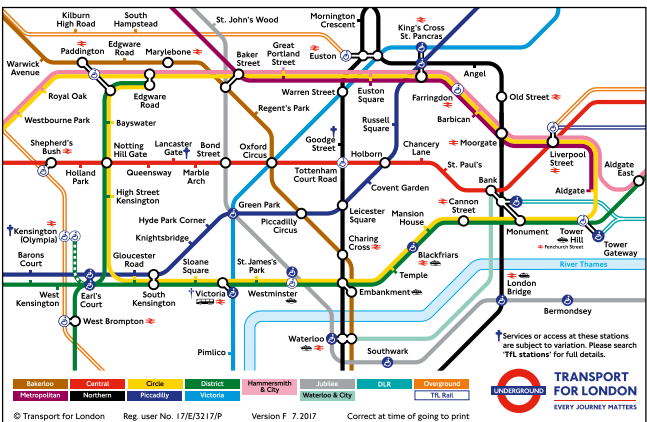

South Western Railway

Changing trains

Most journeys shown in this timetable are by through trains, shown in **bold type**. However, you may be able to make other journeys or reach your destination more quickly by changing trains. To help you find these services, we show them in the timetable with *light italic type*. A letter against the time will show where you need to change trains - please check the 'notes' section for an explanation of these letters.

Please allow plenty of time to make your connection. At most stations you will need to allow at least 5 minutes to change trains. Some stations have a different minimum time and this is shown in the 'station information' table in this timetable. For example 10 means you should allow 10 minutes to change trains at this station.