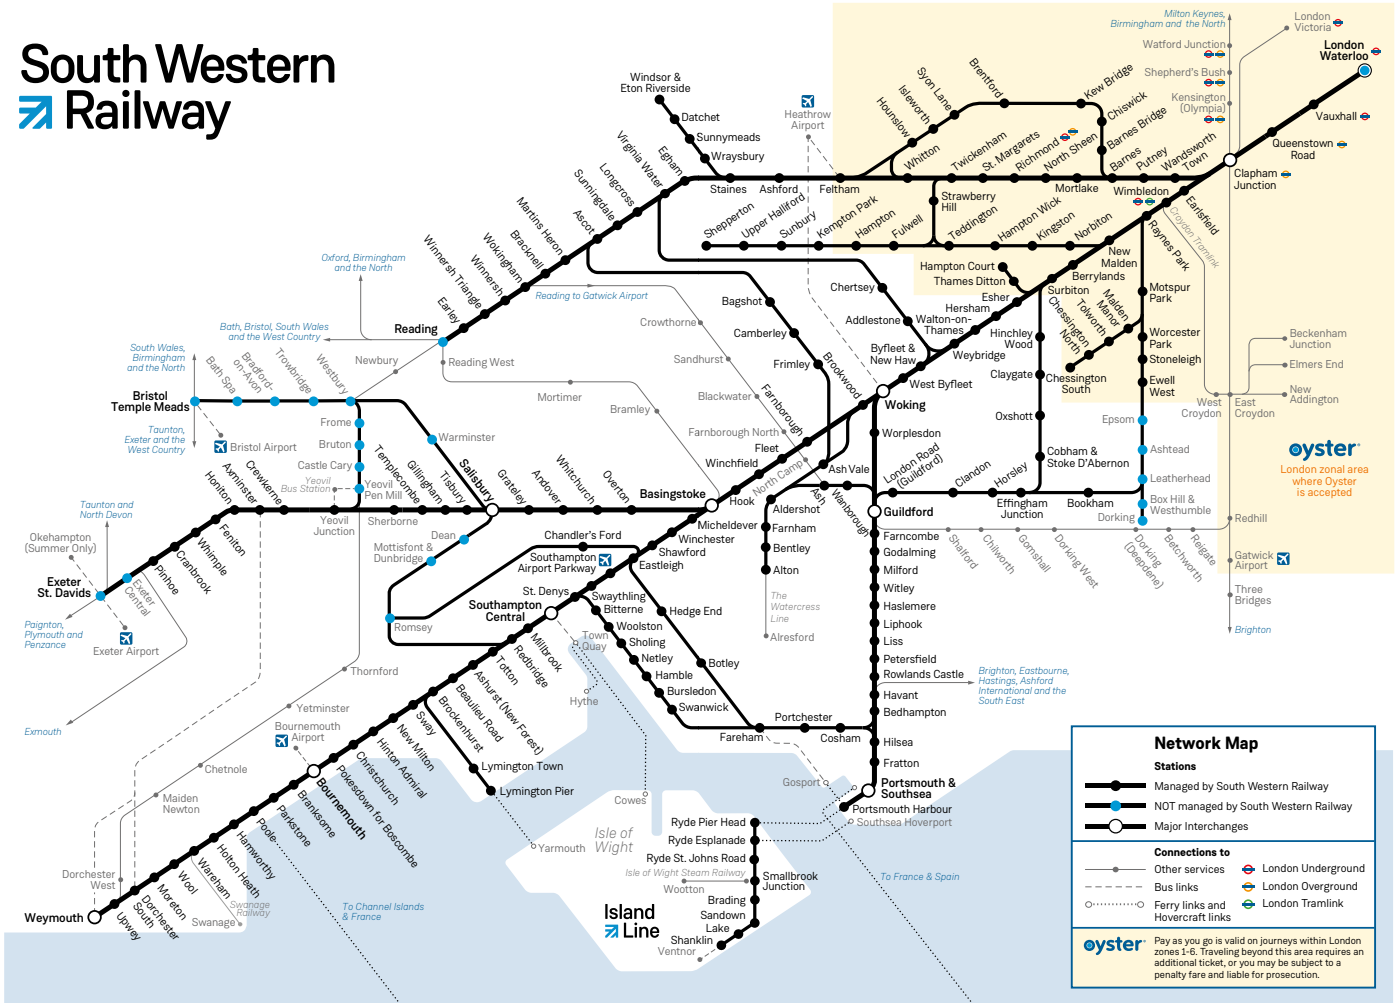

South Western Railway

Changing trains

Most journeys shown in this timetable are by through trains, shown in **bold type**. However, you may be able to make other journeys or reach your destination more quickly by changing trains. To help you find these services, we show them in the timetable with *light italic type*. A letter against the time will show where you need to change trains - please check the 'notes' section for an explanation of these letters.

Please allow plenty of time to make your connection. At most stations you will need to allow at least 5 minutes to change trains. Some stations have a different minimum time and this is shown in the 'station information' table in this timetable. For example 10 means you should allow 10 minutes to change trains at this station.