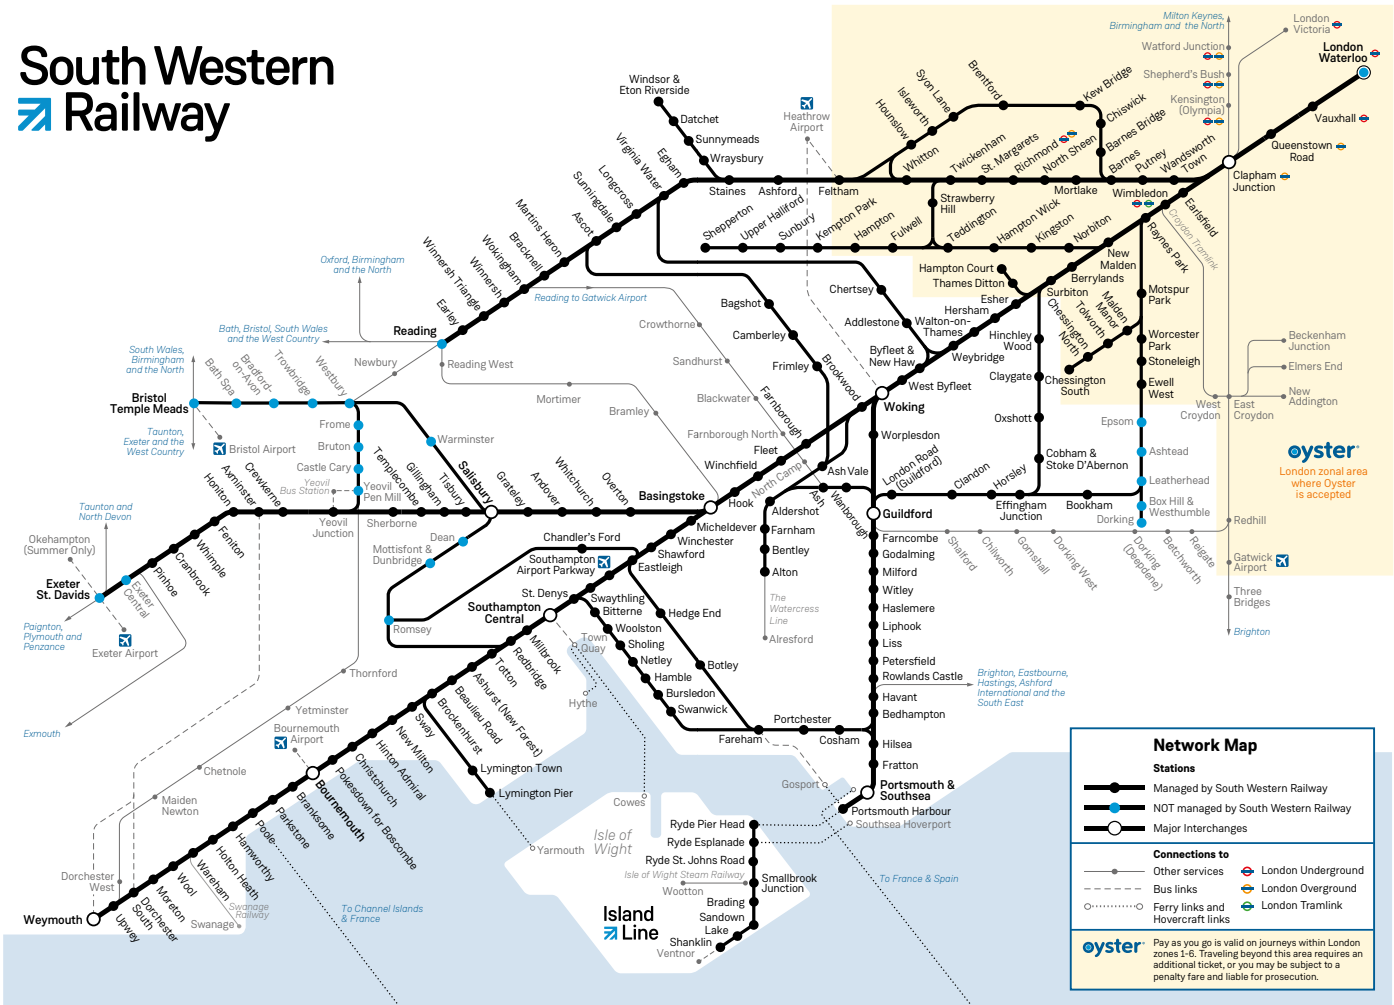

South Western Railway

Changing trains

Most journeys shown in this timetable are by through trains, shown in **bold type**. However, you may be able to make other journeys or reach your destination more quickly by changing trains. To help you find these services, we show them in the timetable with *light italic type*. A letter against the time will show where you need to change trains - please check the 'notes' section for an explanation of these letters.

Please allow plenty of time to make your connection. At most stations you will need to allow at least 5 minutes to change trains. Some stations have a different minimum time and this is shown in the 'station information' table in this timetable. For example 10 means you should allow 10 minutes to change trains at this station.