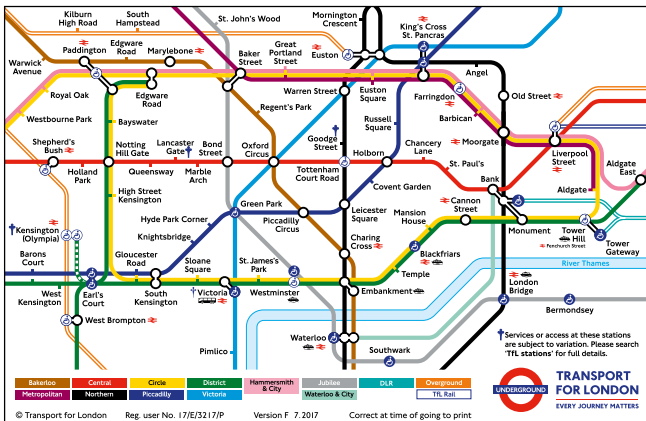

South Western Railway

Changing trains

Most journeys shown in this timetable are by through trains, shown in **bold type**. However, you may be able to make other journeys or reach your destination more quickly by changing trains. To help you find these services, we show them in the timetable with *light italic type*. A letter against the time will show where you need to change trains - please check the 'notes' section for an explanation of these letters.

Please allow plenty of time to make your connection. At most stations you will need to allow at least 5 minutes to change trains. Some stations have a different minimum time and this is shown in the 'station information' table in this timetable. For example 10 means you should allow 10 minutes to change trains at this station.