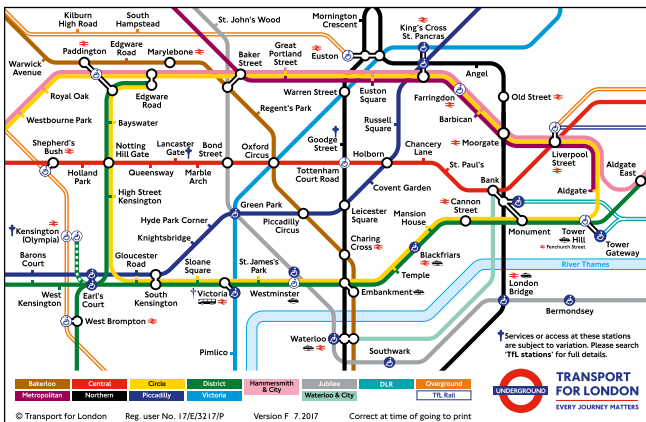

South Western Railway

Changing trains

Most journeys shown in this timetable are by through trains, shown in **bold type**. However, you may be able to make other journeys or reach your destination more quickly by changing trains. To help you find these services, we show them in the timetable with *light italic type*. A letter against the time will show where you need to change trains - please check the 'notes' section for an explanation of these letters.

Please allow plenty of time to make your connection. At most stations you will need to allow at least 5 minutes to change trains. Some stations have a different minimum time and this is shown in the 'station information' table in this timetable. For example **10** means you should allow 10 minutes to change trains at this station.