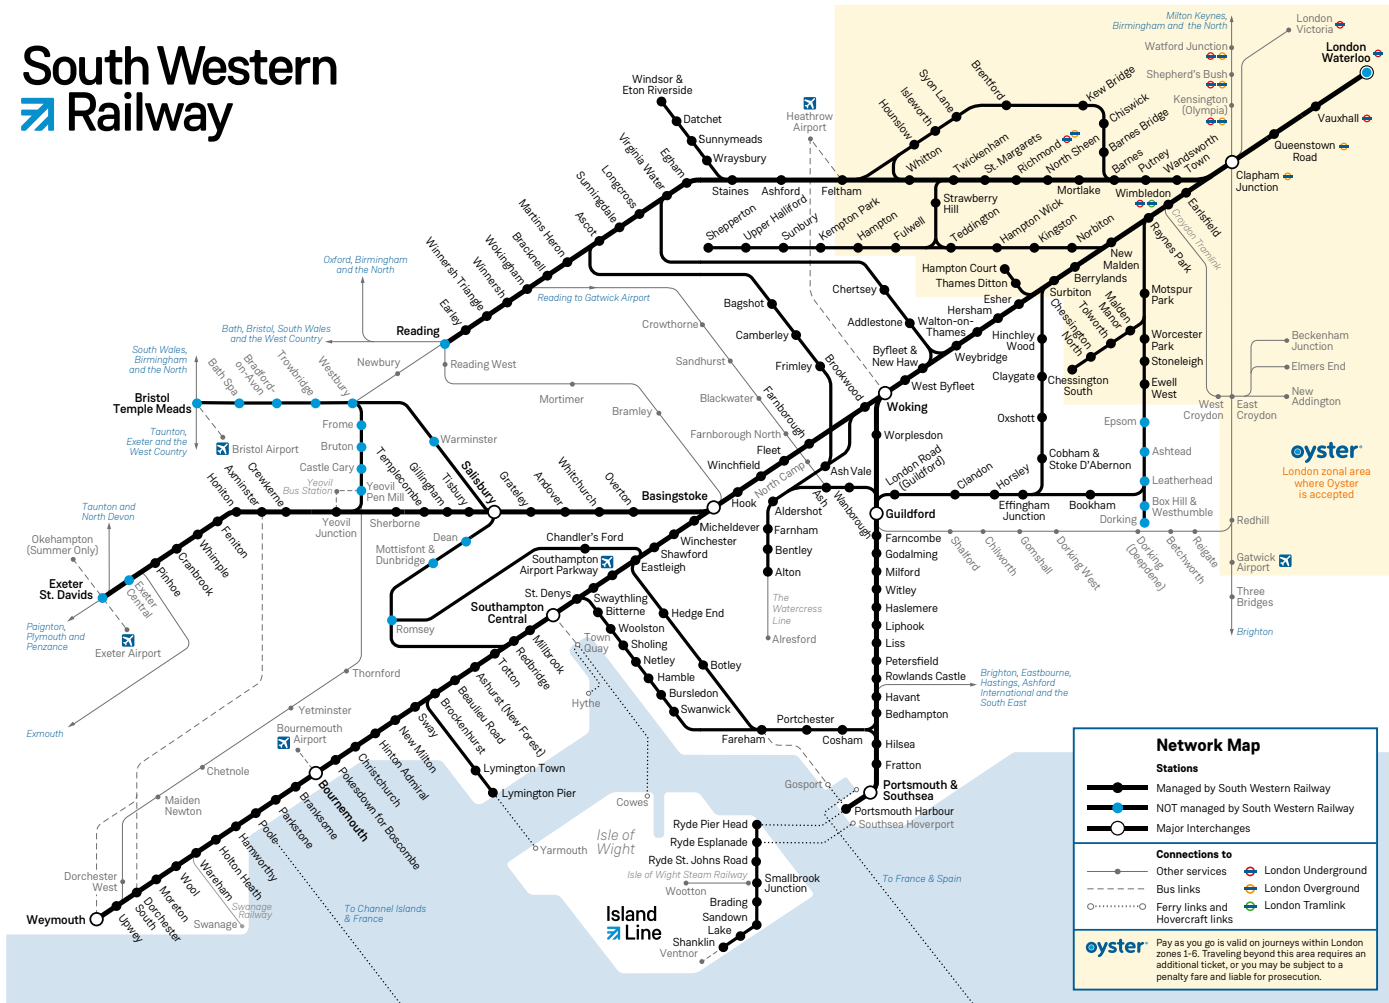

South Western Railway

Changing trains

Most journeys shown in this timetable are by through trains, shown in **bold type**. However, you may be able to make other journeys or reach your destination more quickly by changing trains. To help you find these services, we show them in the timetable with *light italic type*. A letter against the time will show where you need to change trains - please check the 'notes' section for an explanation of these letters.

Please allow plenty of time to make your connection. At most stations you will need to allow at least 5 minutes to change trains. Some stations have a different minimum time and this is shown in the 'station information' table in this timetable. For example **10** means you should allow 10 minutes to change trains at this station.