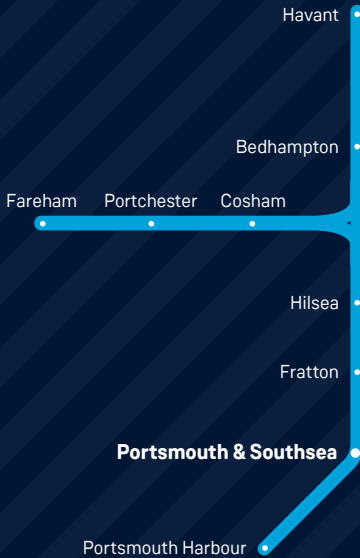

18

Fareham and Havant to Portsmouth

Train times

10 December 2017 to 19 May 2018

Your timetable

This pocket timetable shows the full service between Portsmouth, Fratton, Hilsea, Bedhampton and Havant, and Portsmouth, Cosham, Portchester to Fareham. Also includes trains between Fareham and Havant.