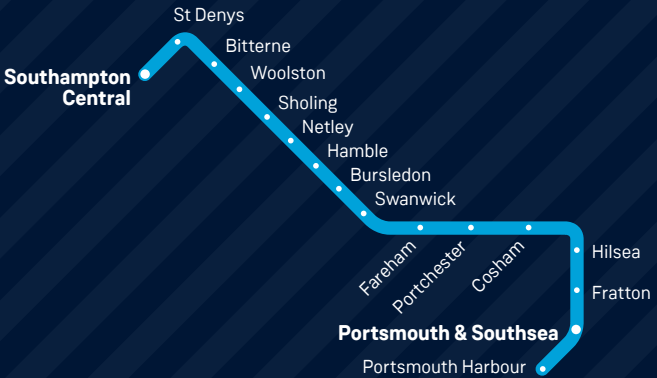

26

Portsmouth to Southampton Central

Train times

10 December 2017 to 19 May 2018

Your timetable

This pocket timetable shows train services between Portsmouth, Fareham and Southampton Central. Also trains between Havant and Southampton Central.

If you travel to or from a station within the penalty fares area without a valid ticket, you may be liable for a penalty fare of £20 or twice the single fare to the next station at which your train stops (whichever is higher). You will then be required to buy a ticket for the remainder of the journey.