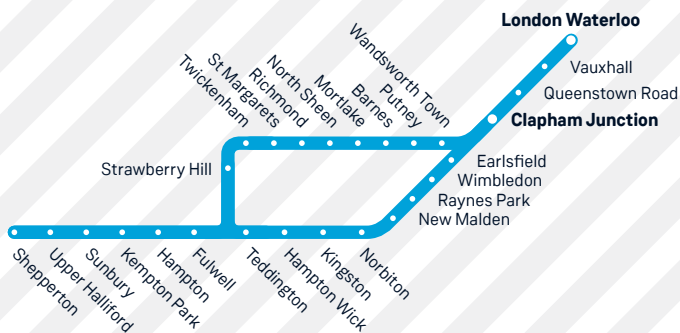

1 Kingston Loop and Shepperton to London Waterloo

Train times

9 December 2018 to 18 May 2019

South Western
Railway

Your timetable

This pocket timetable shows the full service between Shepperton, Kingston and London Waterloo, and services between Kingston, Teddington and London Waterloo via Richmond.

Our mini-guides offer an even more convenient summary of services and are designed to fit easily into a wallet, purse or ticket holder. Mini-guides are available from staffed stations.

Mini-guide routes relevant to this timetable are: