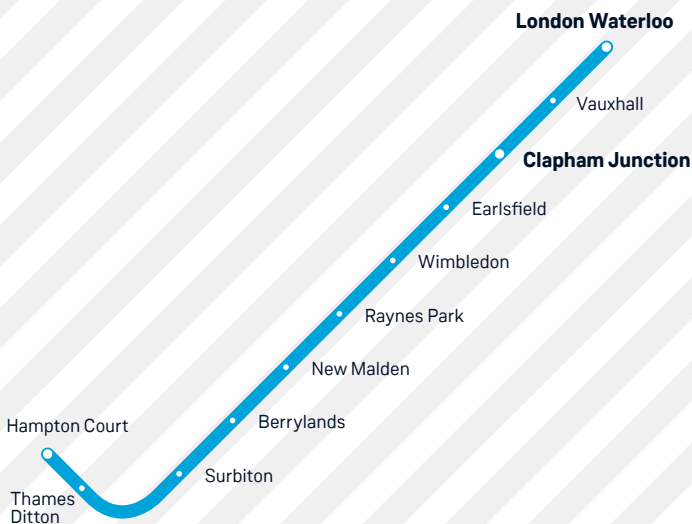

14

Hampton Court and Thames Ditton to London Waterloo

Train times

9 December 2018 to 18 May 2019

South Western
 Railway

Your timetable

This pocket timetable shows the full service between Hampton Court, Thames Ditton and London Waterloo.