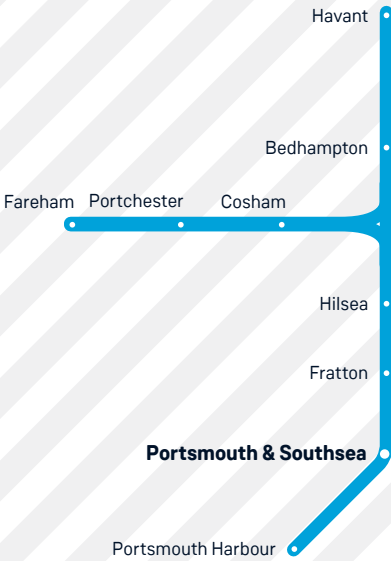

18

Fareham and Havant to Portsmouth

Train times

9 December 2018 to 18 May 2019

South Western
Railway

Your timetable

This pocket timetable shows the full service between Portsmouth, Fratton, Hilsea, Bedhampton and Havant, and Portsmouth, Cosham, Portchester to Fareham. Also includes trains between Fareham and Havant.