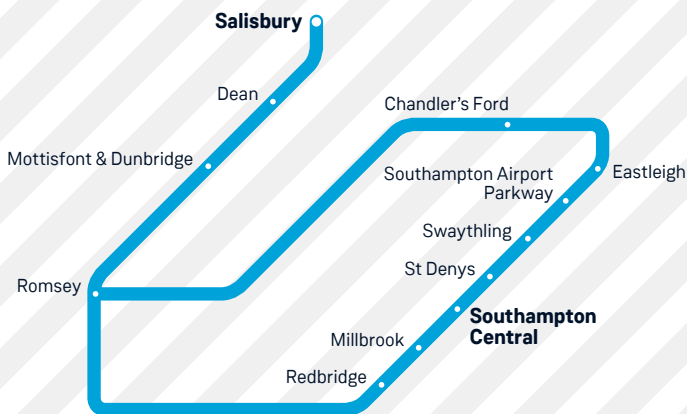

25

Romsey to Salisbury via Eastleigh and Southampton Central

Train times

9 December 2018 to 18 May 2019

South Western
Railway

Your timetable

This pocket timetable shows train services between Romsey, Chandler's Ford, Eastleigh, Southampton Airport Parkway, Swaythling, St Denys, Southampton Central, Millbrook, Redbridge, Romsey, Mottisfont & Dunbridge, Dean and Salisbury.