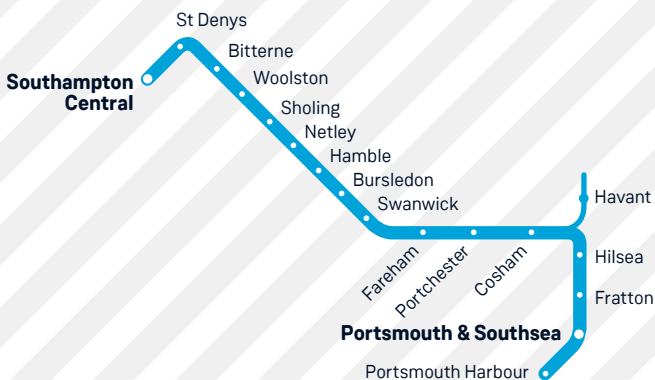

26

Portsmouth to Southampton Central

Train times

9 December 2018 to 18 May 2019

South Western
Railway

Your timetable

This pocket timetable shows train services between Portsmouth, Fareham and Southampton Central. Also trains between Havant and Southampton Central.