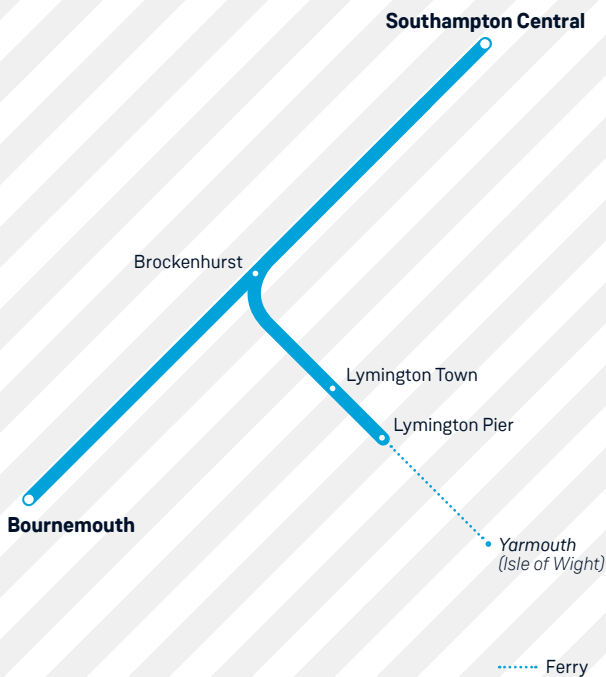

27

Brockenhurst to Lymington

Train times

9 December 2018 to 18 May 2019

South Western
 **Railway**

Your timetable

This pocket timetable shows our services between Brockenhurst, Lymington Town and Lymington Pier with connecting services to and from London Waterloo and Bournemouth.

Please see pocket timetable 28 for full details of services between Brockenhurst and stations to Southampton Central and London Waterloo, also stations to Bournemouth, Poole and Weymouth.

Our mini-guides offer an even more convenient summary of services and are designed to fit easily into a wallet, purse or ticket holder and are available from staffed stations.

The mini-guide route relevant to this timetable is:

- **Poole, Bournemouth and Brockenhurst to London Waterloo – no. 62**

Buy a ticket before you board

You need to buy a valid ticket before you board your train. We know that the vast majority of our passengers buy a valid ticket before travelling and we have a duty to those passengers to make sure no one travels without paying. For this reason, we run a penalty fares scheme across most of our network.