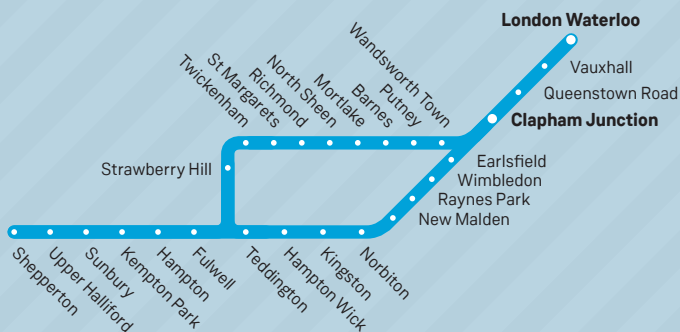

## Kingston Loop and Shepperton to London Waterloo

## Your timetable

This pocket timetable shows the full service between Shepperton, Kingston and London Waterloo, and services between Kingston, Teddington and London Waterloo via Richmond.

Our mini-guides offer an even more convenient summary of services and are designed to fit easily into a wallet, purse or ticket holder. Mini-guides are available from staffed stations.