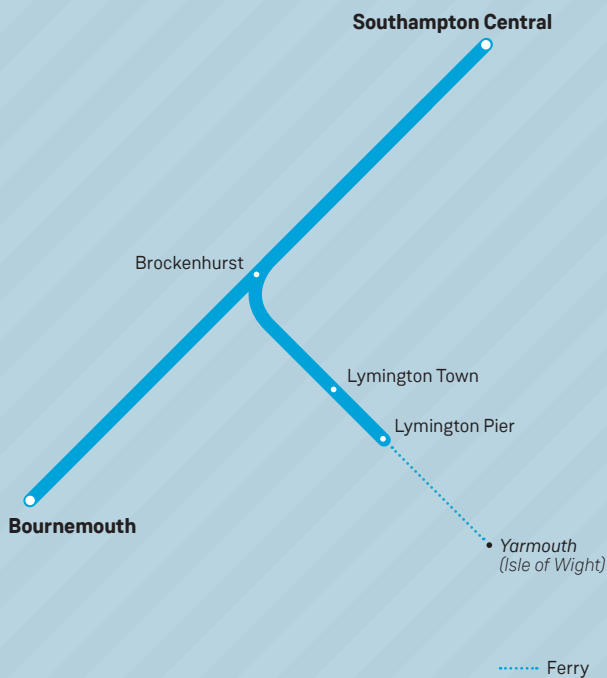

27

Brockenhurst to Lymington

Train times

20 May to 8 December 2018

South Western
 **Railway**

Your timetable

This timetable shows our services between Brockenhurst, Lymington Town and Lymington Pier with connecting services to and from London Waterloo and Bournemouth.

Please see pocket timetable 28 for full details of services between Brockenhurst and stations to Southampton Central and London Waterloo, also stations to Bournemouth, Poole and Weymouth.

Our mini-guides offer an even more convenient summary of services and are designed to fit easily into a wallet, purse or ticket holder and are available from staffed stations.

STATION INFORMATION

See notes for explanation of symbols.

Lymington Pier		🚢	
Lymington Town	P		
Brockenhurst	P	Ⓜ	\$
Bournemouth	P		
Southampton Central	P		
Winchester	P		
Basingstoke	P		
Woking	P	←	
London Waterloo		Ⓜ	🚇