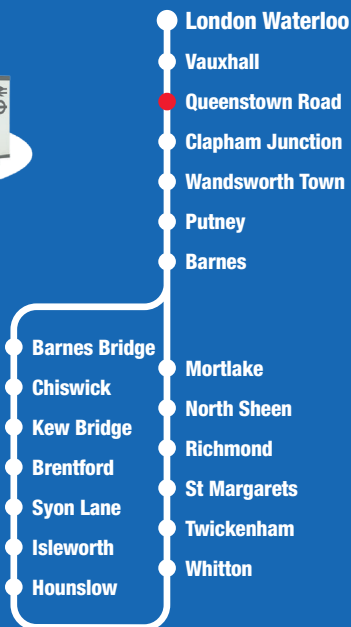

7 Hounslow Loop to London Waterloo

TEMPORARY TRAIN TIMES 7-24 AUGUST 2017

MONDAY TO
FRIDAY ONLY

**WATERLOO &
SOUTH WEST
UPGRADE**

• No services call
at this station