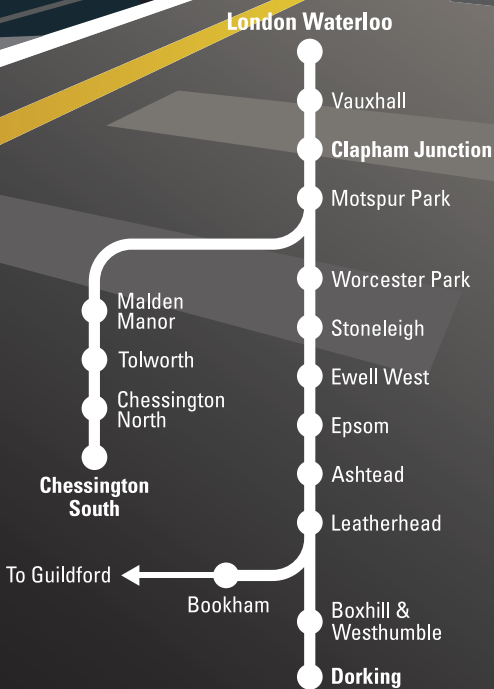

5

Dorking and Chessington to London Waterloo

TRAIN TIMES

12 December 2010 to 21 May 2011

Your timetable

This pocket timetable shows the full service between Chessington, Dorking and London Waterloo including all intermediate stations and connections. Please see Southern's publicity for full details of their services between Dorking, Epsom and London Victoria.