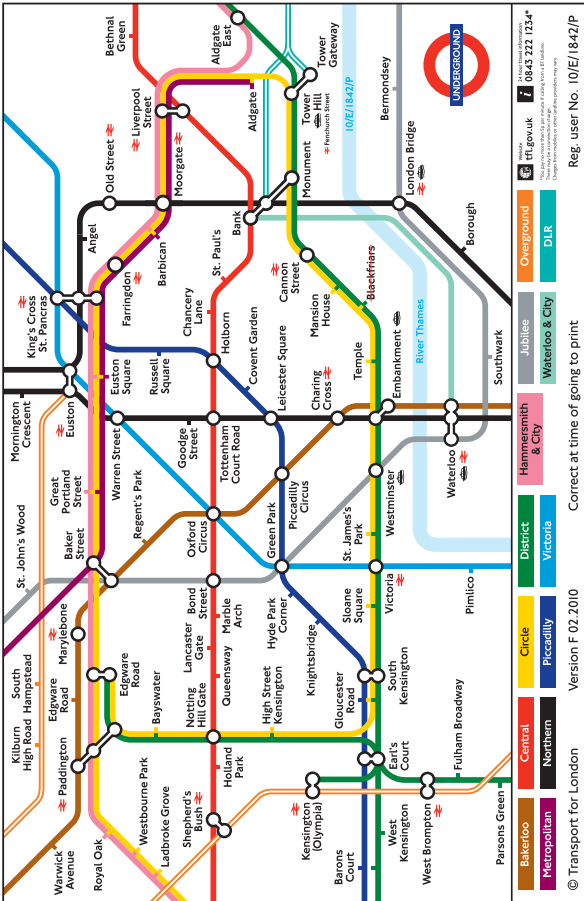

Comments and suggestions

We welcome your comments, suggestions and complaints about any aspect of our service. You can contact our Customer Service Centre on 0845 6000 650. We will work hard to deal with your concerns to your satisfaction and within the timescales explained in our Passengers' Charter.

There are also organisations that you can contact if you are unhappy with our response, details of these can be found in our Passengers' Charter and on our website southwesttrains.co.uk. We will also advise you of these if you tell us that you are unhappy with our response.

The Passengers' Panel

If you would like direct input into improving services on the network, consider joining our Passengers' Panel.

Passengers' Panel

Friars Bridge Court, 41 - 45 Blackfriars Road,
London SE1 8NZ
Contact the Passenger Panel at www.swtpp.co.uk

Note: Map shows Central London area only.