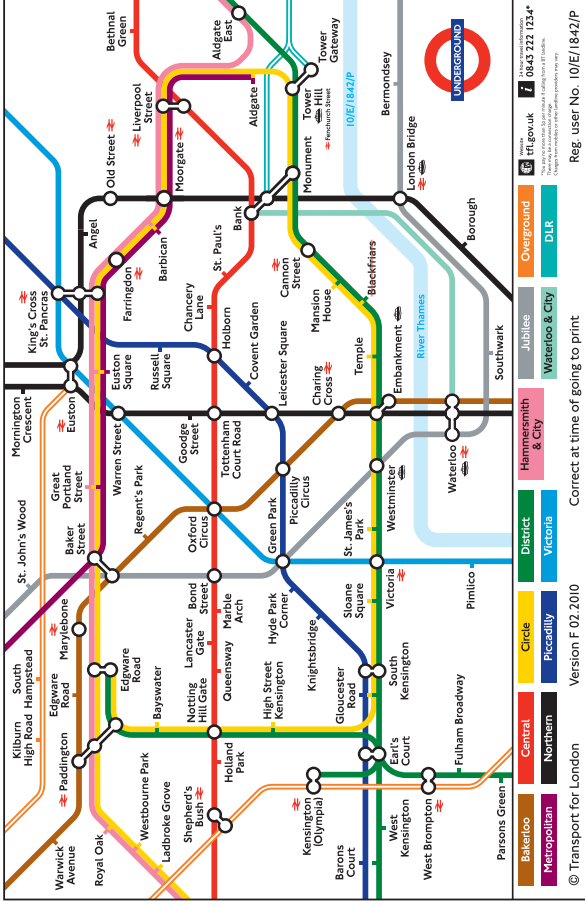

Comments and suggestions

We welcome your comments, suggestions and complaints about any aspect of our service. You can contact our Customer Service Centre on 0845 6000 650.

We will work hard to deal with your concerns to your satisfaction and within the timescales explained in our Passengers' Charter.

There are also organisations that you can contact if you are unhappy with our response, details of these can be found in our Passengers' Charter and on our website southwesttrains.co.uk. We will also advise you of these if you tell us that you are unhappy with our response.

The Passengers' Panel

If you would like direct input into improving services on the network, consider joining our Passengers' Panel.

Passengers' Panel

Friars Bridge Court, 41 - 45 Blackfriars Road,
London SE1 8NZ

Contact the Passengers' Panel at www.swtpp.co.uk

Note: Map shows Central London area only.