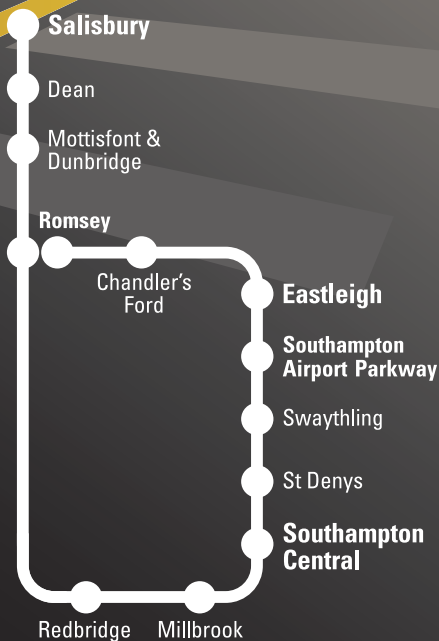

25

Romsey to Salisbury

via Eastleigh and Southampton Central

TRAIN TIMES

12 December 2010 to 21 May 2011

Your timetable

This pocket timetable shows train services between Romsey, Chandler's Ford, Eastleigh, Southampton Airport Parkway, Swaythling, St Denys, Southampton Central, Millbrook, Redbridge, Romsey, Mottisfont & Dunbridge, Dean and Salisbury.