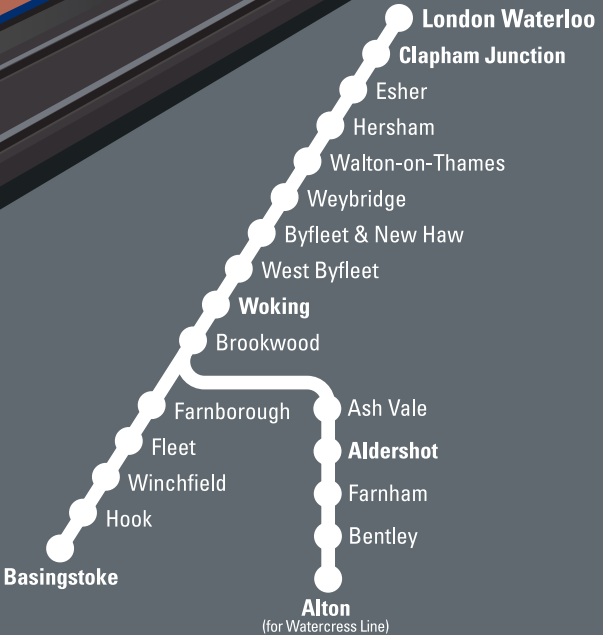

# Basingstoke, Alton and Aldershot to London Waterloo

11 December 2011  
to 8 December 2012

**Train Times**