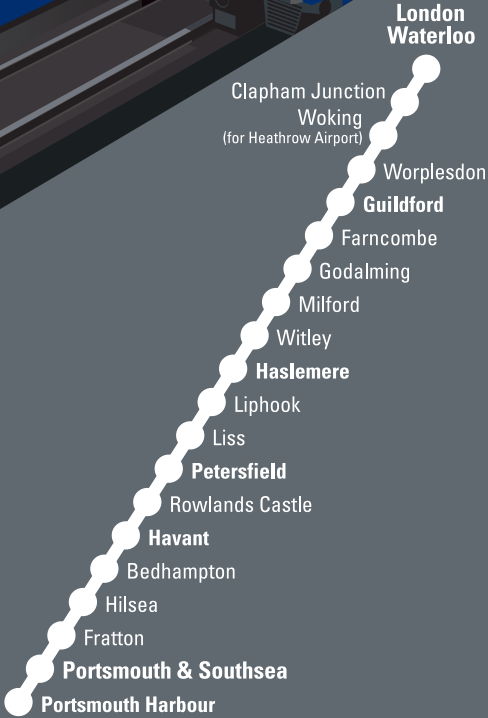

# Portsmouth and Haslemere to London Waterloo

11 December 2011  
to 8 December 2012

# Train Times