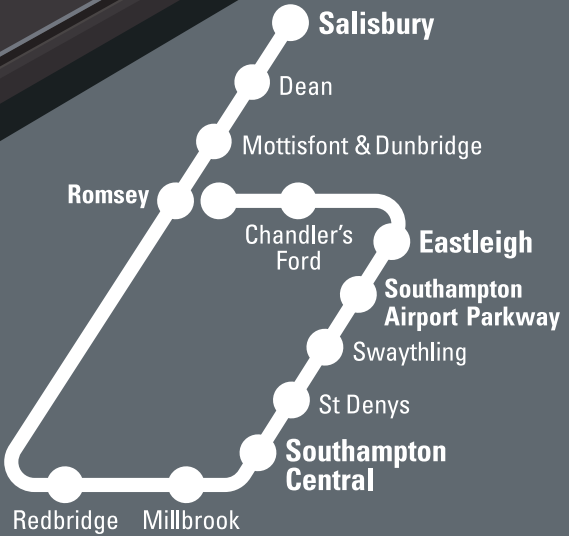

25

Romsey to Salisbury via Eastleigh and Southampton Central

11 December 2011
to 8 December 2012

Train Times

Monday to Friday Romsey and Chandler's Ford to Eastleigh, Southampton Central, Romsey and Salisbury

🚶 Interchange for London Underground services.
Visit www.tfl.gov.uk for details.

🚢 Station for Southampton City Centre and the Docks, also buses for the Hythe ferry and Red Funnel Ferries to Cowes, Isle of Wight.