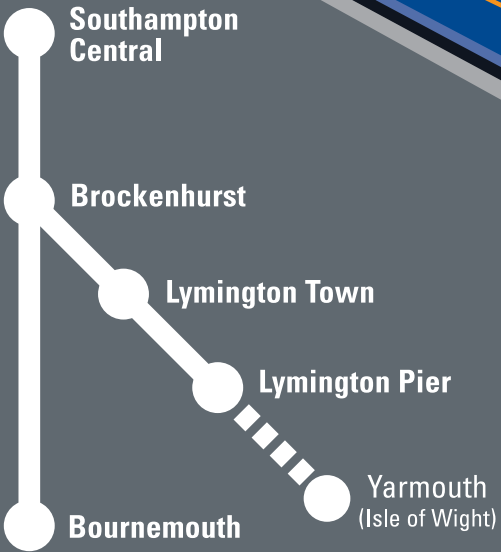

Train Times