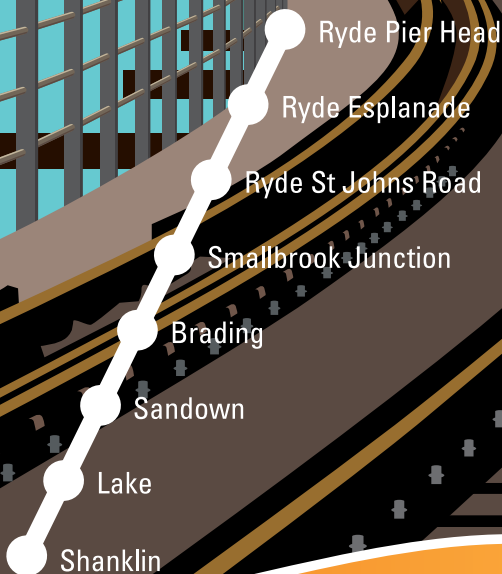

TRAIN TIMES

9 December 2012 to 18 May 2013

Explore the Island and discover beautiful countryside, beaches and history galore.