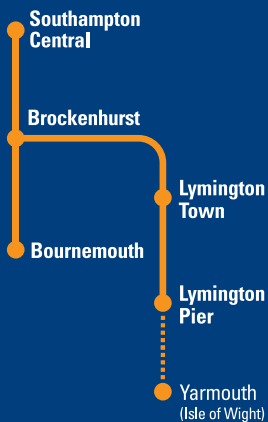

27

Brockenhurst to Lymington

TRAIN TIMES

8 December 2013

17 May 2014