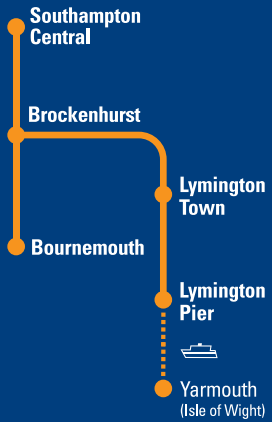

27

Brockenhurst to Lymington

TRAIN TIMES

14 December 2014
to 16 May 2015