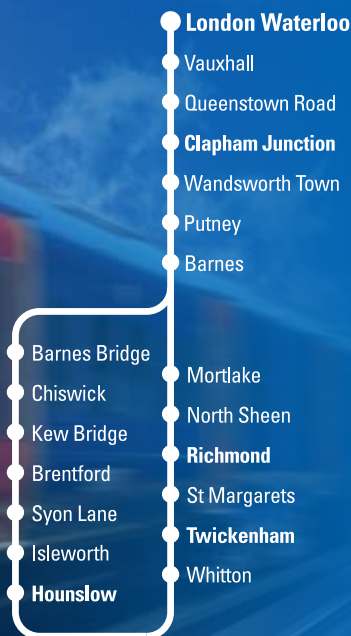

7 Hounslow Loop to London Waterloo

TRAIN TIMES

11 December 2016 to 20 May 2017

**WATERLOO &
SOUTH WEST
UPGRADE**

Summer 2017

See inside for more information.

**ADVANCE
INFORMATION**

SOUTH WEST TRAINS
On board with you