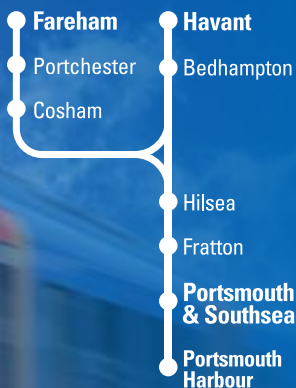

18 Fareham and Havant to Portsmouth

TRAIN TIMES

11 December 2016 to 20 May 2017

**WATERLOO &
SOUTH WEST
UPGRADE**

Summer 2017

See inside for more information.

**ADVANCE
INFORMATION**

SOUTH WEST TRAINS
On board with you