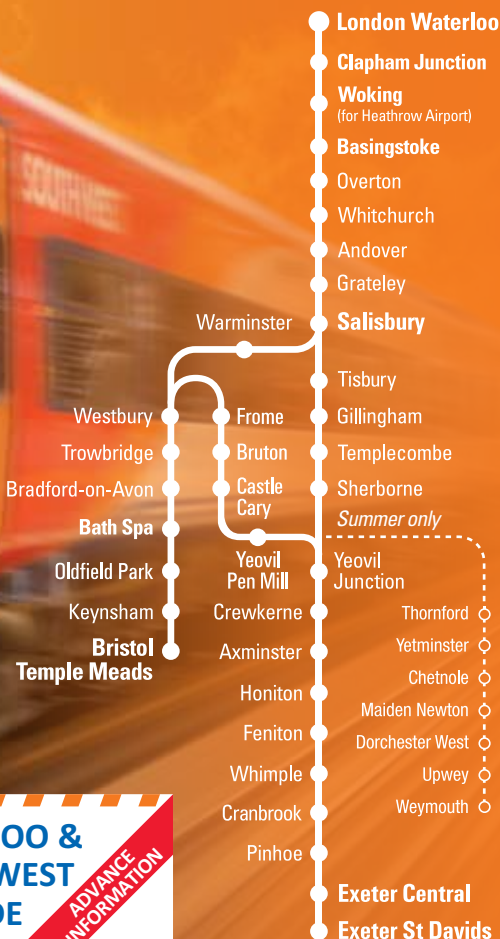

20

Exeter, Bristol, Yeovil and Salisbury to London Waterloo

TRAIN TIMES

11 December 2016 to 20 May 2017

WATERLOO & SOUTH WEST UPGRADE

Summer 2017

See inside for more information.

ADVANCE INFORMATION

STATION INFORMATION

See notes for explanation of symbols.

Exeter St Davids	🅐	⌚
Exeter Central	🅐	
Pinhoe		
Cranbrook	🅐	
Whimple	🅐	
Feniton	🅐	
Honiton	🅐	🚌
Axminster	🅐	🚌
Crewkerne	🅐	
Yeovil Junction	🅐	🚌
Sherborne	🅐	
Templecombe	🅐	
Gillingham (Dorset)	🅐	
Tisbury	🅐	
Salisbury	🅐	
Southampton Central	🅐	
Portsmouth Harbour		⚓
Grateley	🅐	
Andover	🅐	
Whitchurch (Hants)	🅐	
Overton	🅐	
Basingstoke	🅐	
Reading	🅐	⌚
Woking	🅐	←
Clapham Junction		⌚
London Waterloo	🚇	⌚