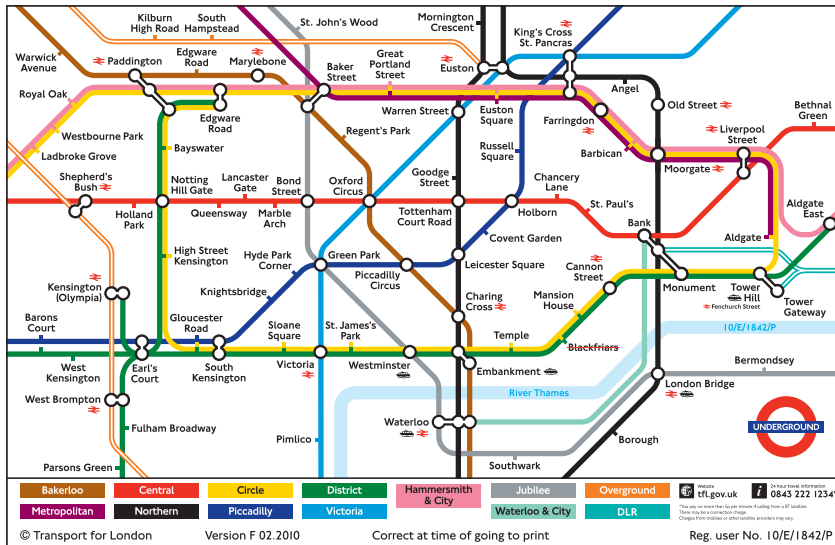

Timetable notes and symbols

All services are operated by South West Trains.

a/arr Arrival time.

d/dep Departure time.

Change here for frequent services to London Victoria and Gatwick Airport.

First Class accommodation also available.

Interchange for London Underground services. Visit www.tfl.gov.uk for details.

Car Park.

Interchange for Heathrow - Feltham Railair.

Windsor Lines Passengers Association

WLPA represents users of rail services from London Waterloo to Windsor and Reading including the Weybridge and Camberley branches and the Hounslow and Teddington loops.

e-mail: membership@wlpa.co.uk

Note: Map shows Central London area only.