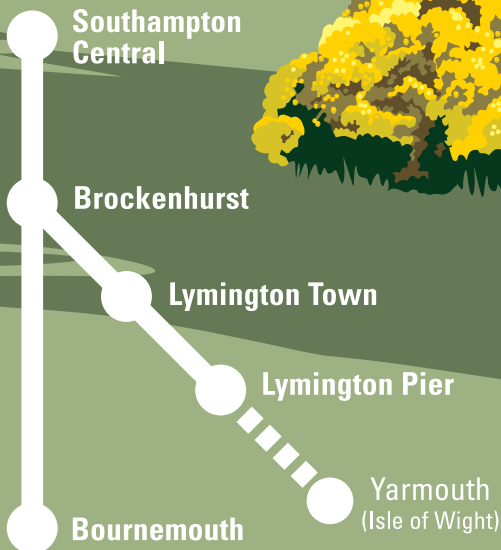

TRAIN TIMES

19 May to 7 December 2013