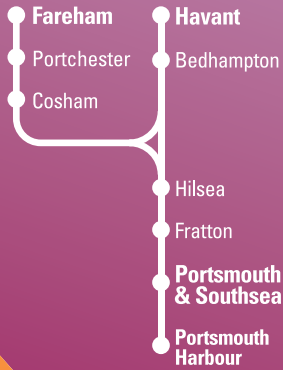

# Fareham and Havant to Portsmouth

TRAIN TIMES 17 MAY TO 12 DECEMBER 2015