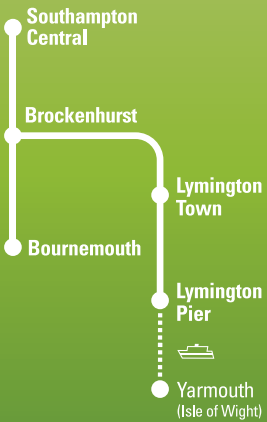

27

Brockenhurst to Lymington

TRAIN TIMES 17 MAY TO 12 DECEMBER 2015