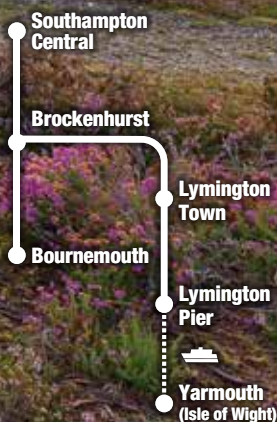

27 Brockenhurst to Lymington

TRAIN TIMES 21 May to 4 August 2017

**WATERLOO &
SOUTH WEST
UPGRADE**

Summer 2017

See inside for more information.

ADVANCE
INFORMATION

New Forest, Hampshire.

SOUTH WEST TRAINS
On board with you