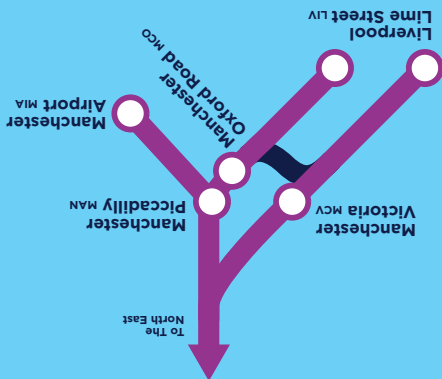

Liverpool Lime Street to Manchester

Mondays to Saturdays

Mondays to Saturdays
services only

Train
Times

B

From 15 May to 10 December 2016
via Warrington Central and Birchwood
Liverpool Lime Street to
Manchester Piccadilly

A Service operates via Newton-le-Willows, St Helens Junction and Wavertree Technology Park

- a Arrival time
- b Saturdays arrives 1 minute earlier
- c Mondays to Fridays arrives 1643
- d Departure time
- e Mondays to Fridays arrives 1934
- h Saturdays arrives 2108
- k Saturdays departs 1756