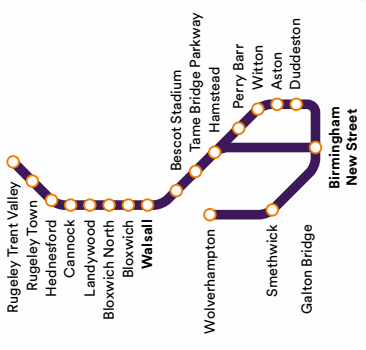

6

train times

10 December 2017 to 19 May 2018
Including connections to London and
Stafford at Rugeley Trent Valley

Check times & fares
National Rail Enquiries
03457 48 49 50
nationalrail.co.uk

Buy online
westmidlandsrailway.co.uk
get any UK train ticket – no booking fees

Contact us
0333 311 0039
(standard call rates)
westmidlandsrailway.co.uk/contact-us

Follow us on Twitter
@WestMidRailway

Like us on Facebook
facebook.com/westmidlandsrailway
Assisted travel
0333 311 0039

for help getting on or off the train
Information correct at time of going to press
(November 2017)