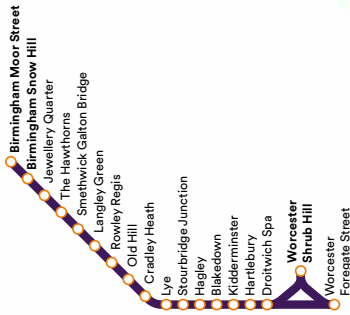

10 December 2017 to 19 May 2018
Including details of direct trains to /from Stourbridge, Kidderminster and Worcester and connections to Shrewsbury, Liverpool and Birmingham International at Smethwick Galton Bridge

train times

Check times & fares
National Rail Enquiries
03457 48 49 50
nationalrail.co.uk

Buy online
westmidlandrailway.co.uk
get any UK train ticket – no booking fees

Contact us
0333 311 0039
(standard call rates)
westmidlandrailway.co.uk/contact-us

Follow us on Twitter
@WestMidRailway

Like us on Facebook
facebook.com/westmidlandrailway
Assisted travel
0333 311 0039
for help getting on or off the train

Information correct at time of going to press
(November 2017)