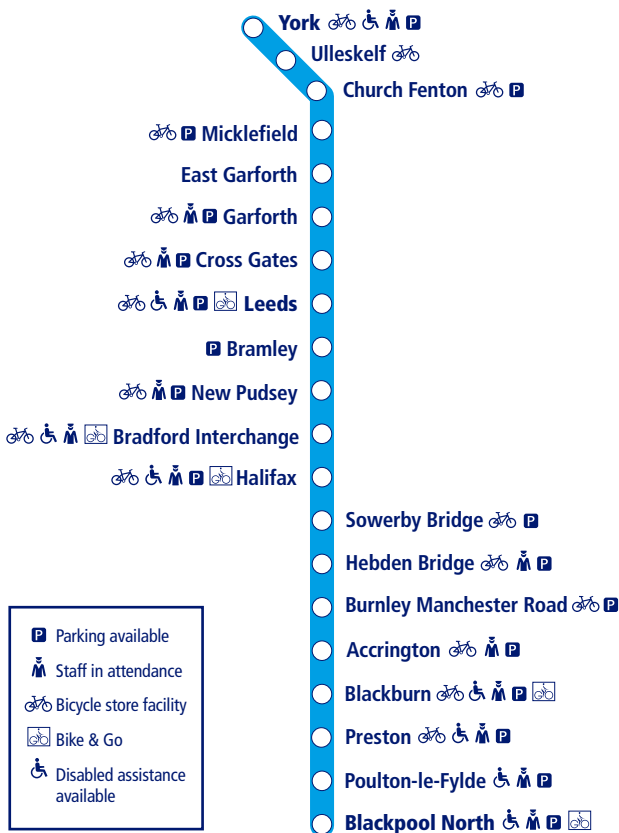

8

Train times

11 December 2016
– 20 May 2017

York to Blackpool North

-  Parking available
-  Staff in attendance
-  Bicycle store facility
-  Bike & Go
-  Disabled assistance available

This timetable is a summary of our train services between **York and Blackpool North**. Other trains also run between **York and Leeds, Leeds and Hebden Bridge, Accrington and Preston, and Preston and Blackpool**.

How to read this timetable

Look down the left hand column for your departure station. Read across until you find a suitable departure time. Read down the column to find the arrival time at your destination. Through services are shown in **bold** type (this means you won't have to change trains). Connecting services are shown in light type. If you travel on a connecting service, change at the next station shown in bold or if you arrive on a connecting service, change at the last station shown in bold, unless a footnote advises otherwise.

Our types of ticket

Anytime: these tickets are valid on any service on the dates shown on the ticket.

Off-Peak: these tickets are only valid on off-peak services on the dates shown. Generally off-peak services depart after 0930. Some Off-Peak tickets also have restrictions on travel between 1601 and 1829, Monday to Friday.

Bike & Go

Bike & Go is a nationwide bike hire scheme giving you the opportunity to continue your journey by bike from participating stations. The stations involved in the scheme are shown on the front of this timetable. For further information please visit: **bikeandgo.co.uk**