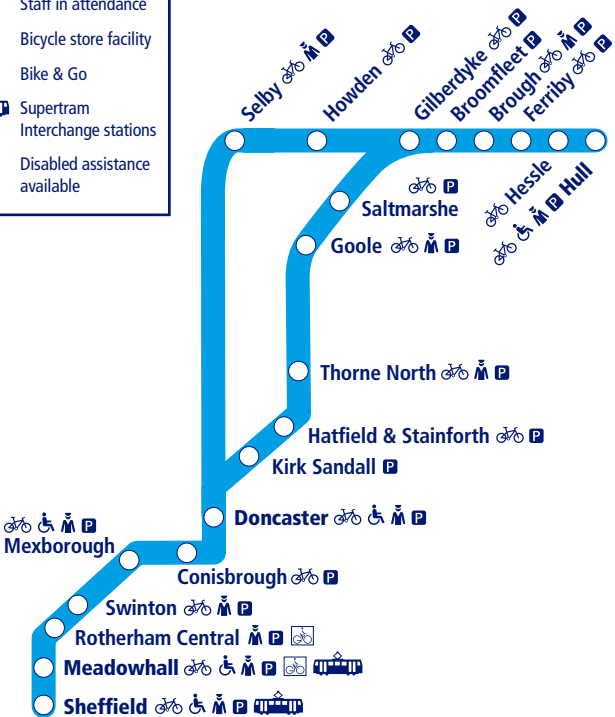

30

Train times

10 December 2017 - 19 May 2018

Hull to Doncaster and Sheffield

-  Parking available
-  Staff in attendance
-  Bicycle store facility
-  Bike & Go
-  Supertram Interchange stations
-  Disabled assistance available

This timetable shows a summary of train services between **Hull and Doncaster/Sheffield**. Other trains also run between **Goole and Doncaster, Doncaster and Sheffield**, and Meadowhall and Sheffield. Other services are available between **Hull and Gilberdyke**.

How to read this timetable

Look down the left hand column for your departure station. Read across until you find a suitable departure time. Read down the column to find the arrival time at your destination. Through services are shown in bold type (this means you won't have to change trains). Connecting services are shown in light type. If you travel on a connecting service, change at the next station shown in bold or if you arrive on a connecting service, change at the last station shown in bold, unless a footnote advises otherwise.

TrainTracker™

For up to date travel information and live departures direct to your mobile, text your station **name** or **location code** to **8 49 50**.

Customers with disabilities or restricted mobility are encouraged to contact our **Customer Experience Centre** who will book assistance for you.