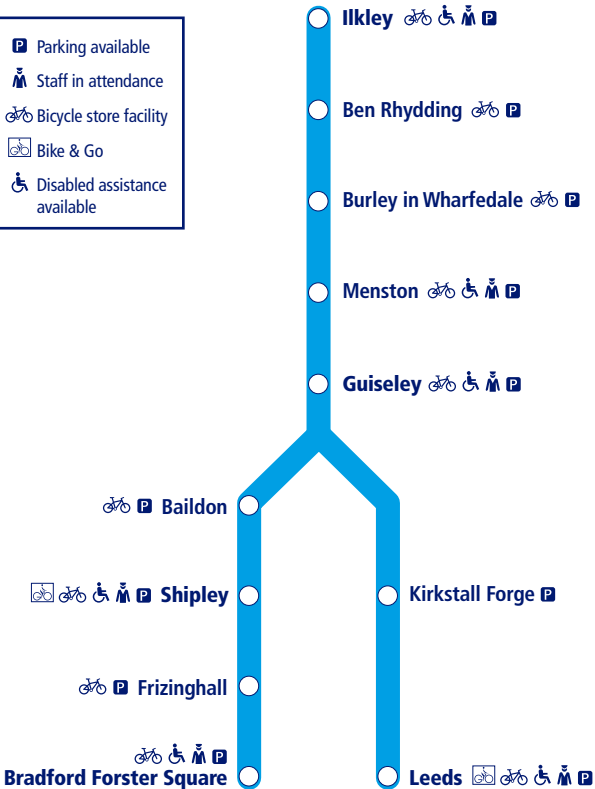

39

Train times

10 December 2017 - 19 May 2018

Ilkley to Leeds and Bradford Forster Square (Wharfedale Line)

-  Parking available
-  Staff in attendance
-  Bicycle store facility
-  Bike & Go
-  Disabled assistance available

This timetable shows all train services between **Ilkley and Leeds/Bradford Forster Square**.

How to read this timetable

Look down the left hand column for your departure station. Read across until you find a suitable departure time. Read down the column to find the arrival time at your destination. Through services are shown in bold type (this means you won't have to change trains). Connecting services are shown in light type. If you travel on a connecting service, change at the next station shown in bold or if you arrive on a connecting service, change at the last station shown in bold, unless a footnote advises otherwise.

TrainTracker™

For up to date travel information and live departures direct to your mobile, text your station **name** or **location code** to **8 49 50**.

Customers with disabilities or restricted mobility are encouraged to contact our **Customer Experience Centre** who will book assistance for you.