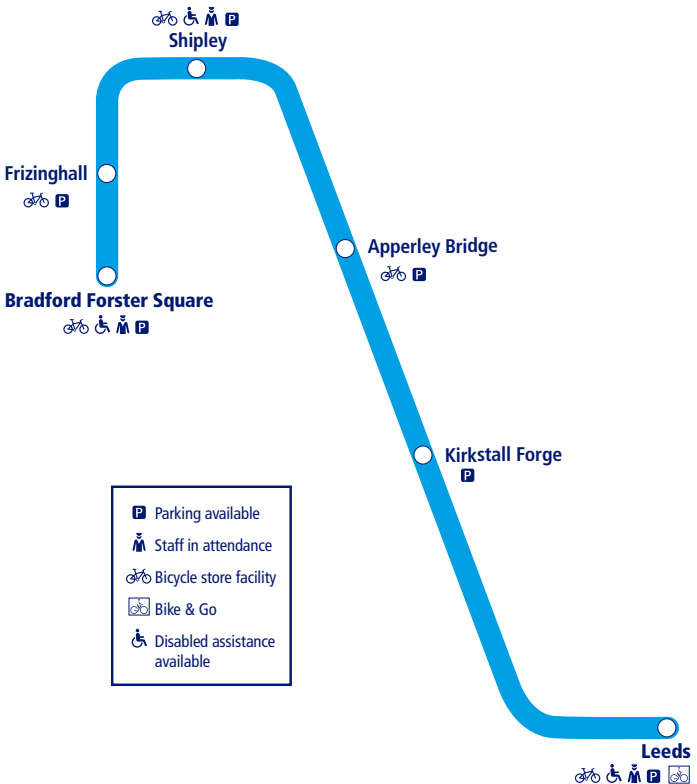

# Train times

10 December 2017 - 19 May 2018

## Bradford Forster Square to Leeds

This timetable shows all train services between **Leeds and Bradford Forster Square**.

## How to read this timetable

Look down the left hand column for your departure station. Read across until you find a suitable departure time. Read down the column to find the arrival time at your destination. Through services are shown in bold type (this means you won't have to change trains). Connecting services are shown in light type. If you travel on a connecting service, change at the next station shown in bold or if you arrive on a connecting service, change at the last station shown in bold, unless a footnote advises otherwise.