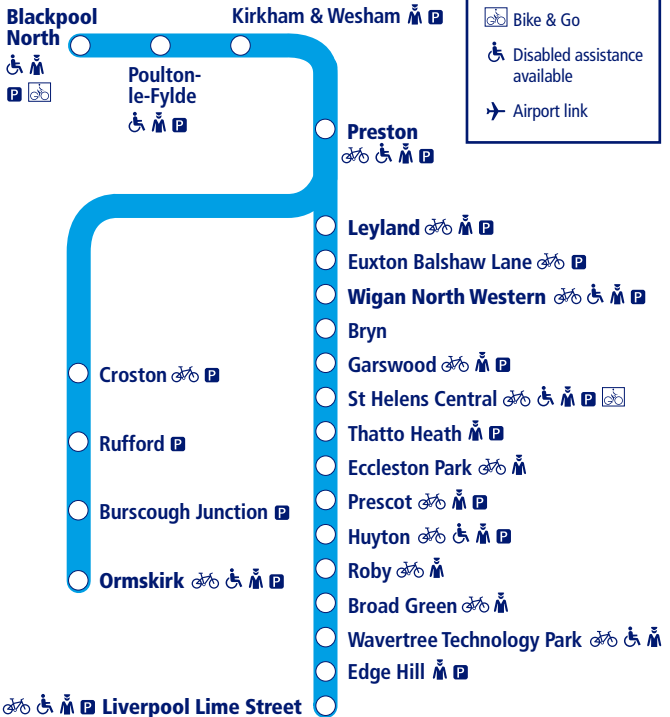

10

Train times

9 December 2018 – 18 May 2019

Liverpool to Blackpool North and Preston to Ormskirk

-  Parking available
-  Staff in attendance
-  Bicycle store facility
-  Bike & Go
-  Disabled assistance available
-  Airport link

This timetable shows a summary of train services between **Blackpool, Preston, Wigan and Liverpool** and the complete train service between **Preston and Ormskirk**. Other trains run between **Preston and Wigan**.

How to read this timetable

Look down the left hand column for your departure station. Read across until you find a suitable departure time. Read down the column to find the arrival time at your destination. Through services are shown in bold type (this means you won't have to change trains). Connecting services are shown in light type. If you travel on a connecting service, change at the next station shown in bold or if you arrive on a connecting service, change at the last station shown in bold, unless a footnote advises otherwise.

Minimum connection times

All stations have a minimum connection time of 5 minutes unless stated. Liverpool Lime Street and Liverpool Central 10 minutes, Liverpool South Parkway 7 minutes.

Community Rail Partnerships and community groups