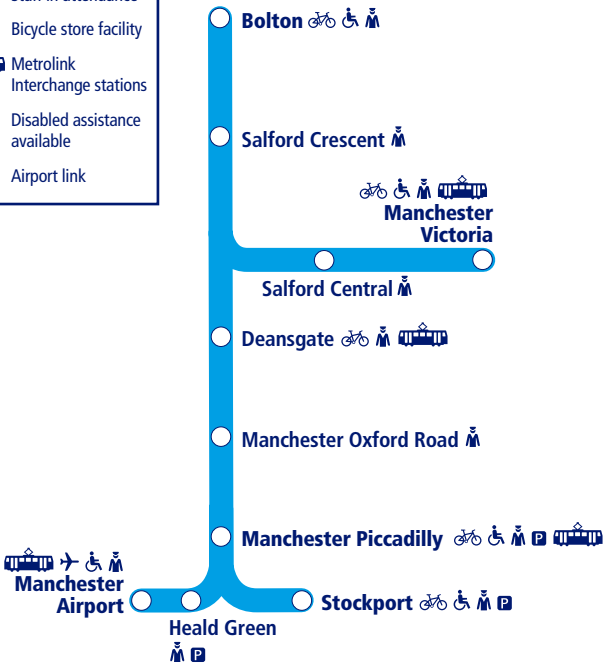

## Bolton to Manchester and Manchester Airport

-  Parking available
-  Staff in attendance
-  Bicycle store facility
-  Metrolink Interchange stations
-  Disabled assistance available
-  Airport link

This timetable shows the complete train service between **Bolton and Manchester**. Other trains run between **Manchester and Stockport, and Manchester and Manchester Airport**.